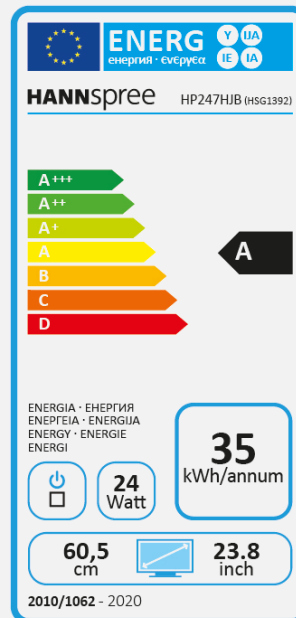

HP 247 HJB (REO - EEO)
 23.8" / 60,45cm Diagonal
 LED Backlight – Format 16:9

- 23.8" 16:9 LED Backlight Monitor
- 1920 x 1080 Resolution Full HD 1080P
- 178° / 178° Ultra Wide Viewing Angle
- Dual Input: HDMI + VGA
- Built-In Stereo Speakers
- Super Slim Design and Thin Bezel
- Tilt and Wall-Mountable (VESA)
- Multi-Functional Height Adjustable Stand
- External Power Adaptor
- Low Blue Light Mode
- Flicker Free

Display Size	60,45cm / 23.8" Diagonal
Panel Type	TFT – LED Backlight
Aspect Ratio	16:9
Resolution (H x V)	1920 x 1080 Full HD
Brightness (Typ.)	250cd/m ²
Contrast (Typ.)	1.000:1
Contrast (Active)	8.000.000:1
Viewing Angle L/R; U/D	178° H – 178° V (CR >10)
Response Time	5 msec
Pixel Pitch	0,2745 (H) x 0,2745 (V) mm
Panel Surface	Anti-Glare, Haze 25%, 3H
Display Colors	16.7M Colors
Horizontal Frequency	30 ~ 83 kHz
Vertical Frequency	56 ~ 75 Hz
Max Display Frequency	1920 x 1080 @ 60Hz
Input 1	D-Sub (VGA)
Input 2	HDMI 1.4
Input 3	-
Buil-in Speakers	Yes, 2W x 2; Earphone Jack
Power Consumption	On: 21.69W; Stand-by: 0.2W; Off: N/A
AC Power Range	External PSU DC: 12V – 2.5A Input: AC 100 ~ 240 Volt; 50 ~ 60 Hz
Product Dimensions	538,8 x 239,9 x 486,7 ~ 606,7 mm (W x D x H)
Packing Dimensions	616 x 145 x 415 mm (W x D x H)
Net / Gross Weight	3.9 Kg / 5.6 Kg
Bezel & Color Plan	Bezel / Arm / Base / Rear Cover: Black texture

VESA Mounting	100 x 100 mm
Monitor Stand	Height Adjustable Stand (range 120mm) Plastic Base
Tilt / Kensington Lock	-5° ~ 20° / Yes
Pivot / Swivel	- / Left: 45° - Right: 45°
Controls	Menu, (+), (-), AUTO, Power
Color	Warm, Natural, Cool, User Mode
Preset Mode	PC, Movie, Game, ECO Modes
On Screen Display	16 OSD Languages
Accessory	External Power Adaptor (1,5m); HDMI Cable (1,5m); Warranty Card; Quick Start Guide
Other Features	Low Blue Light Mode Flicker Free