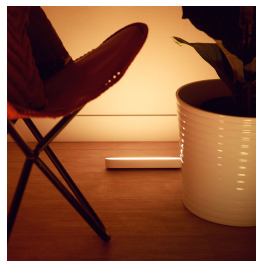

Create your ambience

Set the right ambience for any moment and decorate your home with warm to cool white light. Enjoy different styles throughout the year, whether it's the crisp white light reminding you of a spring breeze, the warm white light of a summer sun or the ice-cool daylight of winter. Connection with the Philips Hue bridge is required for this functionality.