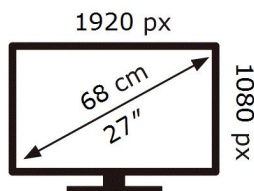

S27DG302EU

20 kWh/1000h

ABCDE **F** G

22 kWh/1000h

2019/2013