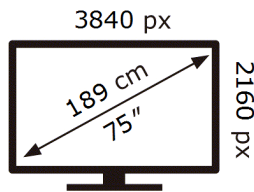

SAMSUNG

UE75CU8000K

139 kWh/1000h

ABCDEF **G**

224 kWh/1000h

ENERG

SAMSUNG

UE75CU8000K