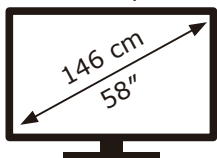

ENERGY

TCL

58V6BKX7

65 kWh/1000h

ABCDEF**G**

95 kWh/1000h

3840 px

2160 px