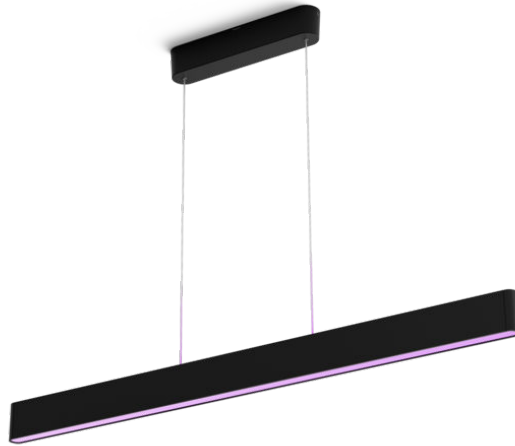

## Easy smart lighting

The Ensis pendant's slim design up and down lights make it easy to combine functional and ambient light. Works as a standalone light or as part of your smart lighting system with the Hue Bridge.