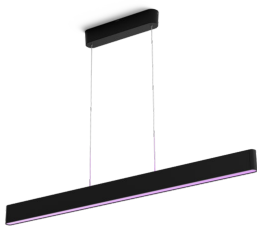

PHILIPS

Ensis pendant light

Hue White and Colour
Ambiance

LED integrated

Instant control via Bluetooth

Control with app or voice*

Add Hue Bridge to unlock more

8719514343368