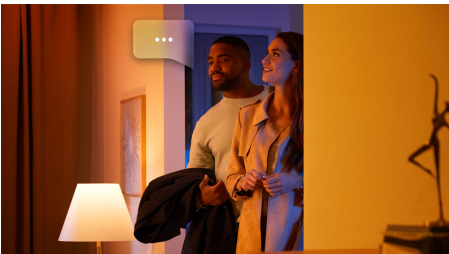

Limitless possibilities

- A plug-and-play accent lamp
- Control with app or voice*

Easy smart lighting

- Control up to 10 lights with the Bluetooth app
- Create a personalised experience with colourful smart light
- Set the right mood with warm to cool white light
- Get the perfect light recipes for your daily activities
- Unlock the full suite of smart lighting features with the Bridge

Replacement parts

- Replacement parts available for this product

Highlights

A plug-and-play accent lamp

The Philips Hue Bloom is a small, versatile smart lamp that casts light in any of millions of colors. The Bloom's easy plug-and-play design lets you place the lamp anywhere: place it on a table to wash the walls with beautiful light, set it on your nightstand for a gentle nightlight or position it near your TV to enhance your entertainment with light.

Control with app or voice*

Philips Hue works with Amazon Alexa, Siri and the Google Assistant. Simple voice commands let you dim, brighten or change the colour of your lights, whether you want to control a single lamp or all lights in your home. Voice control requires a Philips Hue Bridge and a compatible partner device.