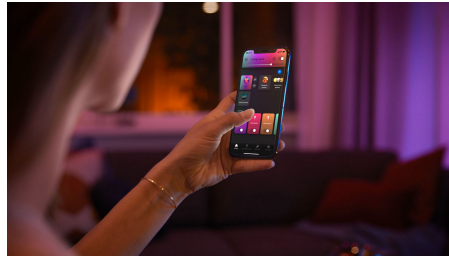

Limitless possibilities

- A plug-and-play accent lamp
- Control with app or voice*

Easy smart lighting

- Control up to 10 lights with the Bluetooth app
- Create a personalised experience with colourful smart light
- Set the right mood with warm to cool white light
- Get the perfect light recipes for your daily activities
- Unlock the full suite of smart lighting features with the Bridge

Replacement parts

- Replacement parts available for this product

Highlights

A plug-and-play accent lamp

The Philips Hue Bloom is a small, versatile smart lamp that casts light in any of millions of colors. The Bloom's easy plug-and-play design lets you place the lamp anywhere: place it on a table to wash the walls with beautiful light, set it on your nightstand for a gentle nightlight or position it near your TV to enhance your entertainment with light.

Control with app or voice*

Philips Hue works with Amazon Alexa, Siri and the Google Assistant. Simple voice commands let you dim, brighten or change the colour of your lights, whether you want to control a single lamp or all lights in your home. Voice control requires a Philips Hue Bridge and a compatible partner device.

Control up to 10 lights with the Bluetooth app

With the Hue Bluetooth app, you can control your Hue smart lights in a single room of your home. Add up to 10 smart lights and control them all with just the touch of a button on your mobile device.