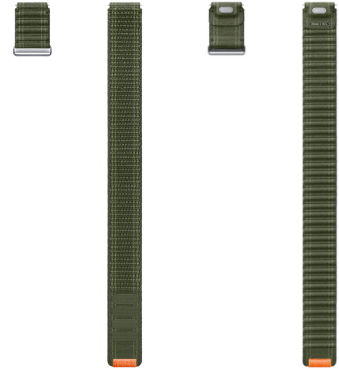

## Samsung Fabric Band (M/L) for Galaxy Watch 7

**Brand :** Samsung

**Product code:** ET-SVL31LKEGEU

**Product name :** Fabric Band (M/L) for Galaxy Watch 7

- Compatible with Galaxy Watch4/5/6/7/FE/4 Classic/5 Classic/5 Pro  
Fabric Band (M/L) for Galaxy Watch 7

[Samsung Fabric Band \(M/L\) for Galaxy Watch 7:](#)

Wrap your wrist in softness

The Galaxy Watch7 Fabric Band combines lightweight fabric and an easy-to-remove closure. It's designed with the planet in mind, using UL-certified recycled materials. Suitable for uninterrupted quality sleep and gym sessions, monitor your sleep and track your fitness routines.

Customising click. Effortless style.

Easily swap and customise your bands with a single click. This band is your go-to accessory. Whether you're heading out or on the move, the innovative one-click button makes band swapping simple and easy.

Samsung Fabric Band (M/L) for Galaxy Watch 7. Product type: Band, Compatible device type: Smartwatch, Product colour: Green. Width: 22 mm. Quantity per pack: 1 pc(s)

Features		Features	
Product type *	Band	Band size	M/L
Compatible device type *	Smartwatch	Easy to remove	✓
Product colour *	Green	Easy to apply	✓
Brand compatibility *	Samsung	<b>Weight &amp; dimensions</b>	
Compatibility *	Galaxy Watch7/Watch6/Watch5 Pro/Watch4	Width	22 mm
Material *	Fabric	<b>Packaging content</b>	
		Quantity per pack *	1 pc(s)