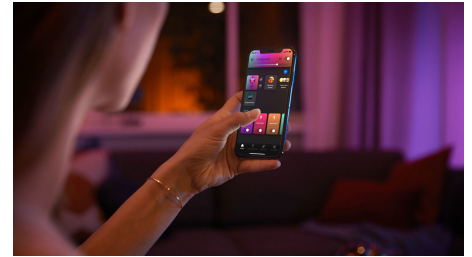

## On-product control

Change your light settings directly with the button on the light itself. Cycle through special light scenes, such as Sunday coffee and Enchanted forest, by pressing the button. Press twice and hold on the second press to cycle through colours.

## A truly portable smart light

The Hue Go portable accent light can truly go wherever you want, thanks to its built-in, rechargeable battery. Bring this lamp along with you when you're travelling, use it as the centrepiece of a romantic dinner, or take it outdoors to enhance the atmosphere of your summer parties. Enjoy from 2.5 hours of brilliant smart lighting up to 18 hours when using the Cosy Candle light effect.

## Control up to 10 lights with the Bluetooth app

With the Hue Bluetooth app, you can control your Hue smart lights in a single room of your home. Add up to 10 smart lights and control them all with just the touch of a button on your mobile device.