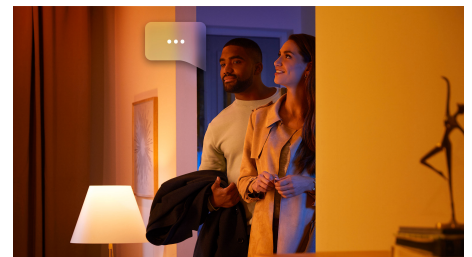

Control lights with your voice*

Philips Hue works with Amazon Alexa and the Google Assistant when paired with a compatible Google Nest or Amazon Echo device. Simple voice commands allow you to control multiple lights in a room, or just a single lamp.