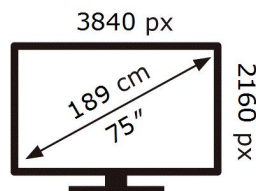

QE75QN95DAT

112 kWh/1000h

ABCDEF **G**

269 kWh/1000h

2019/2013