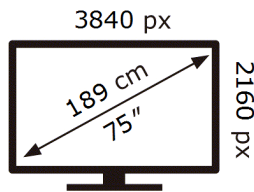

SAMSUNG

QE75QN95DAT

112 kWh/1000h

ABCDEF **G**

269 kWh/1000h

2019/2013

ENERG 

SAMSUNG