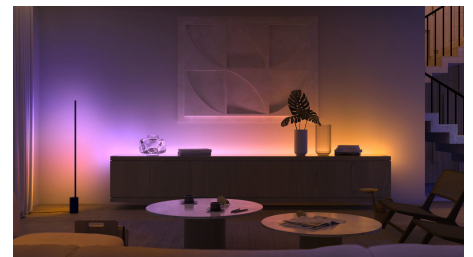

Create a personalised experience with colourful smart light

Transform your home with over 16 million colours, instantly creating the right atmosphere for any event. With the touch of a button, you can set a festive mood for a party, turn your living room into a movie theatre, enhance your home decor with colour accents, and much more.