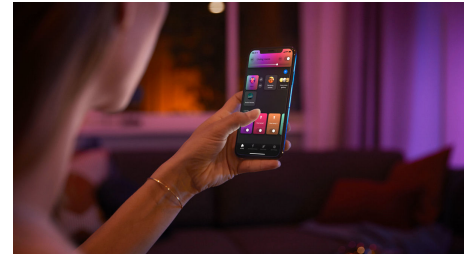

Limitless possibilities

- Control with app or voice*
- A stylish plug-and-play lamp
- Beauty meets smarts
- Smart lights to help you wake up and go to sleep more naturally

Easy smart lighting

- Control up to 10 lights with the Bluetooth app
- Create a personalised experience with colourful smart light
- Set the right mood with warm to cool white light
- Get the perfect light recipes for your daily activities
- Unlock the full suite of smart lighting features with the Bridge

Beauty meets smarts

The iconic design of the Philips Hue Iris lamp has been reinvented. Available in black or white, the Iris features a fabric-wrapped cord, mixed materials, aluminium inner tube and unique light effect – a wash of colour with a gentle backlight – to create a sophisticated smart lamp.

Smart lights to help you wake up and go to sleep more naturally

Pair your Philips Hue Iris limited edition lamp with the Hue Bridge to unlock Wake up and Go to sleep routines, which help you fall asleep and wake up more naturally. The lamp's deep dimming capabilities paired with its diffused backlight allow you to wake up to your own personal sunrise in the morning as your lights gently brighten, or gradually dim warm white lights to help you drift off to sleep easier.

Control up to 10 lights with the Bluetooth app

With the Hue Bluetooth app, you can control your Hue smart lights in a single room of your home. Add up to 10 smart lights and control them all with just the touch of a button on your mobile device.