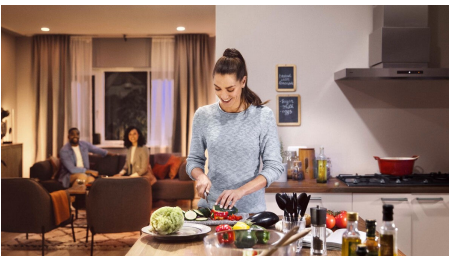

Get the perfect light recipes for your daily activities

Make your day easier and more pleasant with four pre-set light recipes handcrafted especially for your daily tasks: Energise, Concentrate, Read and Relax. The two cool-toned scenes, Energise and Concentrate, help you get going in the morning or keep your focus, while the warmer scenes of Read and Relax help support comfortable reading or calm a busy mind.