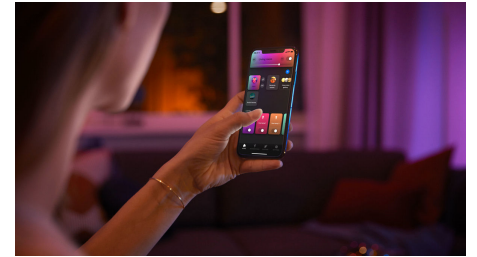

Smart lights to help you wake up and go to sleep more naturally

Pair your Philips Hue Iris limited edition lamp with the Hue Bridge to unlock Wake up and Go to sleep routines, which help you fall asleep and wake up more naturally. The lamp's deep dimming capabilities paired with its diffused backlight allow you to wake up to your own personal sunrise in the morning as your lights gently brighten, or gradually dim warm white lights to help you drift off to sleep easier.

Control up to 10 lights with the Bluetooth app

With the Hue Bluetooth app, you can control your Hue smart lights in a single room of your home. Add up to 10 smart lights and control them all with just the touch of a button on your mobile device.