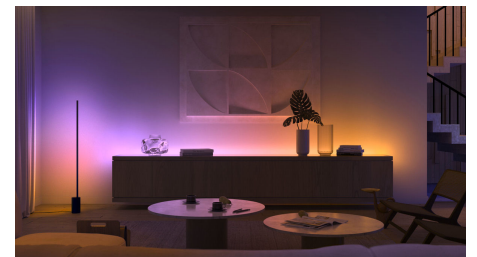

Create a personalised experience with colourful smart light

Transform your home with over 16 million colours, instantly creating the right atmosphere for any event. With the touch of a button, you can set a festive mood for a party, turn your living room into a movie theatre, enhance your home decor with colour accents, and much more.