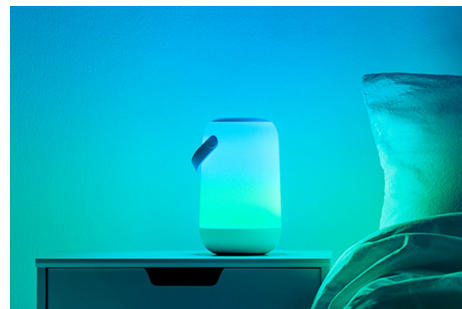

Wi-Fi BLE MOBILE PORTABLE LIGHT UK

Turn your personal space into all kinds of special by exploring endless combinations of soft light and colourful gradients. Bring Mobile LED light along, anywhere inside or even outside your home and make your cosy corner truly inviting.

Set up lights to follow your own schedule

Automate your smart lights to follow your daily or weekly routines. Schedule your lights to turn on in the morning or before you arrive home, and to keep them off to save energy, when they are not necessary.

Millions of colours and changing light modes to make your day

Choose any light colour you like or simply apply a dynamic light mode that we've designed for you. Fireplace or Ocean, for example, will help you create an amazing atmosphere and lift your mood.

Set the right ambience with tunable warm to cool white light

Choose from a wide range of energising cool white to soft warm white light, or simply select from the preset modes such as Focus and Relax to create the best ambience for your activities.