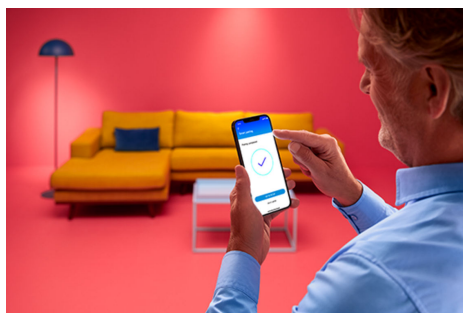

Wi-Fi BLE MOBILE PORTABLE LIGHT UK

Turn your personal space into all kinds of special by exploring endless combinations of soft light and colourful gradients. Bring Mobile LED light along, anywhere inside or even outside your home and make your cosy corner truly inviting.

PRODUCT HIGHLIGHTS

- Full colour
- Dual zone light effect
- Touch panel control

Smart lighting functionalities easy to set up

Enjoy the benefits of smart features instantly, just by connecting your WiZ light to your Wi-Fi network. Control lights easily when you're away from home and scheduling lights to go on and off automatically. No need to install additional hardware such as hub or gateway!

Millions of colours and changing light modes to make your day

Choose any light colour you like or simply apply a dynamic light mode that we've designed for you. Fireplace or Ocean, for example, will help you create an amazing atmosphere and lift your mood.

Set the right ambience with tunable warm to cool white light

Choose from a wide range of energising cool white to soft warm white light, or simply select from the preset modes such as Focus and Relax to create the best ambience for your activities.