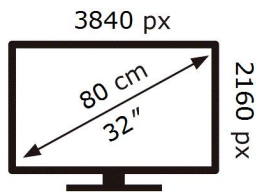

SAMSUNG

U32R590CWR

**39** kWh/1000h

2019/2013

**ENERG** 

**SAMSUNG**

U32R590CWR

**39** kWh/1000h