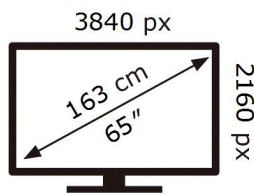

UE65DU8000K

**107** kWh/1000h

ABCDEF **G**

**164** kWh/1000h

2019/2013