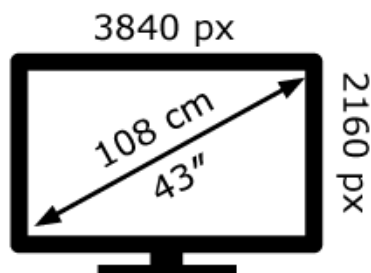

**SONY®**

KD-43X85K

**60** kWh/1000h

ABCDEF **G**

**72** kWh/1000h

2019/2013