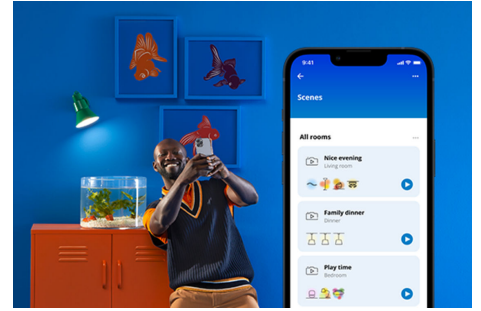

## **Wi-Fi BLE 60W A60 E27 822-65 RGB 1PF/6**

The WiZ LED A60 full-colour bulb brings smart lighting for your daily living. Retrofit into any lamp shade to create the ambience of your choice with 16 million colours, as well as warm to cool white light. You can set a schedule to turn lights on and off according to daily or weekly routines, control with your smartphone or your voice and have remote access to your lights even when you're away. WiZ lights connect to your existing Wi-Fi, no additional hardware is needed.

## **PRODUCT HIGHLIGHTS**

- Full colour smart bulb
- Up to 806 lumens
- Easy plug and play
- Control with app or voice

### Smart lighting functionalities easy to set up

Enjoy the benefits of smart features instantly, just by connecting your WiZ light to your Wi-Fi network. Control lights easily when you're away from home and scheduling lights to go on and off automatically. No need to install additional hardware such as hub or gateway!

### Create your perfect light scene

Make your own mix of different colour and white lights modes to create the perfect light ambience for your daily moment. Simply save your new Scene and select it anytime with the WiZ app or voice.