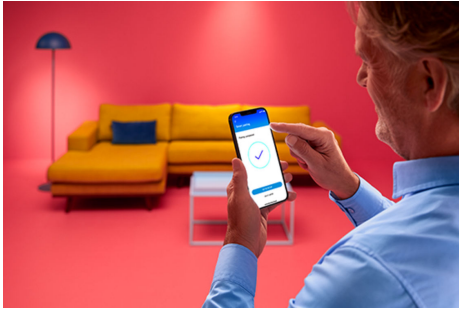

## **Wi-Fi BLE 60W A60 E27 822-65 RGB 1PF/6**

The WiZ LED A60 full-colour bulb brings smart lighting for your daily living. Retrofit into any lamp shade to create the ambience of your choice with 16 million colours, as well as warm to cool white light. You can set a schedule to turn lights on and off according to daily or weekly routines, control with your smartphone or your voice and have remote access to your lights even when you're away. WiZ lights connect to your existing Wi-Fi, no additional hardware is needed.

### Smart lighting functionalities easy to set up

Enjoy the benefits of smart features instantly, just by connecting your WiZ light to your Wi-Fi network. Control lights easily when you're away from home and scheduling lights to go on and off automatically. No need to install additional hardware such as hub or gateway!

### Create your perfect light scene

Make your own mix of different colour and white lights modes to create the perfect light ambience for your daily moment. Simply save your new Scene and select it anytime with the WiZ app or voice.

### Control smart lighting the way you like it

WiZ enables you to control smart lighting in multiple ways. Adjust lights with your smartphone, voice, the WiZ remote control or by using the existing wall switch to toggle between two favourite modes. Works with Google Home, Alexa and Siri Shortcuts.