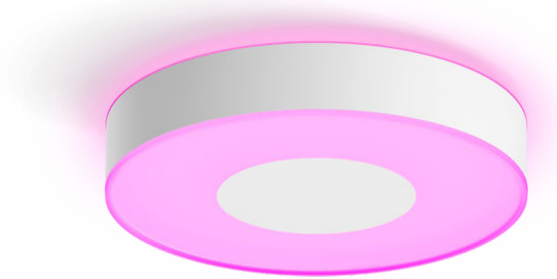

PHILIPS

Xamento medium ceiling lamp

Hue White and Colour
Ambiance

Integrated LED

Bluetooth control via app

Smart control with Hue Bridge*

41167/31/P9

Easy smart lighting

Bring colourful light to the bathroom with the medium Xamento ceiling light. With a contemporary design and unique light effect, this ceiling light not only supports your daily bathroom routine – it makes it fun.

Easy smart lighting

- Control up to 10 lights with the Bluetooth app
- Unlock the full suite of smart lighting features with the Bridge
- Set up hands-free voice control
- Set the mood with warm-to-cool white smart lights
- Create a personalised experience with colourful smart light
- Water-resistant smart light for bathrooms (IP44)