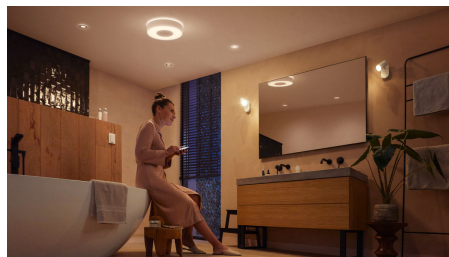

Easy smart lighting

- Control up to 10 lights with the Bluetooth app
- Unlock the full suite of smart lighting features with the Bridge
- Set up hands-free voice control
- Set the mood with warm-to-cool white smart lights
- Create a personalised experience with colourful smart light
- Water-resistant smart light for bathrooms (IP44)

Set the mood with warm-to-cool white smart lights

Choose from over 50,000 shades of warm-to-cool white light to create the perfect ambiance in your bathroom for each activity and time of day. Use bright, white light each morning to start the day energised and alert, or match your evening wind-down routine with a dim golden glow.

Create a personalised experience with colourful smart light

Use millions of colours of light to transform your bathroom, instantly creating a unique atmosphere. With the touch of a button, you can cast your soak in the tub surrounded in a calming pink glow, or light your bathroom in vibrant purple to make getting ready for a night out with friends even more fun.