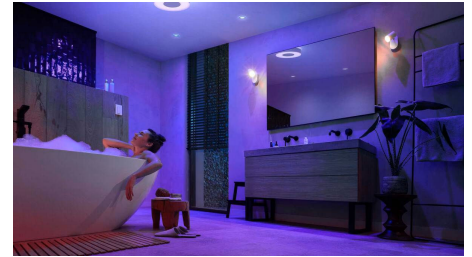

Set up hands-free voice control

Philips Hue works with Amazon Alexa and Google Assistant when paired with a compatible Google Nest or Amazon Echo device. Control multiple lights in a room or just a single lamp with simple voice commands.

Set the mood with warm-to-cool white smart lights

Choose from over 50,000 shades of warm-to-cool white light to create the perfect ambiance in your bathroom for each activity and time of day. Use bright, white light each morning to start the day energised and alert, or match your evening wind-down routine with a dim golden glow.

Create a personalised experience with colourful smart light

Use millions of colours of light to transform your bathroom, instantly creating a unique atmosphere. With the touch of a button, you can cast your soak in the tub surrounded in a calming pink glow, or light your bathroom in vibrant purple to make getting ready for a night out with friends even more fun.