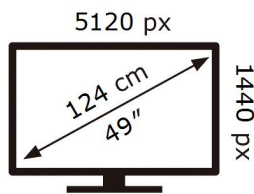

S49AG950NP

45 kWh/1000h

ABCDEF **G**

HDR

101 kWh/1000h

2019/2013