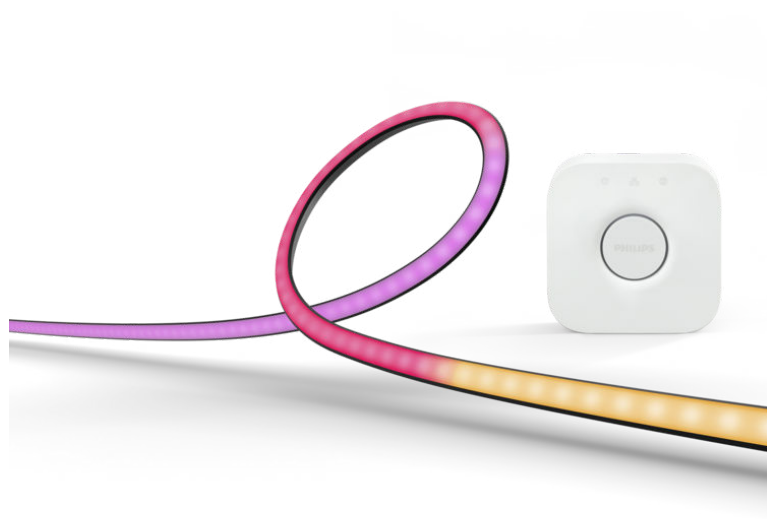

PHILIPS

Play Gradient Lightstrip for PC

LIGHTSTRIPS

Made for 24" to 27" monitors

Includes power supply and
mounts

Blends white and coloured light

Includes Hue Bridge

8719514434639

Easy smart lighting

Get a gradient of reactive, colourful light for your gaming setup. Attach the Play gradient lightstrip to the back of your 24"–27" monitor with the included mounts. Start syncing with the Hue Sync desktop app to see the action on your screen reflected in the light. Hue Bridge included.

Get a seamless gradient of rich, high-quality light. Each colour along the lightstrip flows naturally into one another, creating a unique effect.

Made for monitors

The Play gradient lightstrip mounts to the back of your single- or triple-monitor setup, bending easily around its corners.

Supercharge your surround lighting

When used with other colour-capable Philips Hue lights, you unleash the full power of surround lighting.

Easy to install

The Play gradient lightstrip comes in three sizes for single- and triple-monitor setups, and includes mounting clips, making it easy to attach to the back of your monitor.