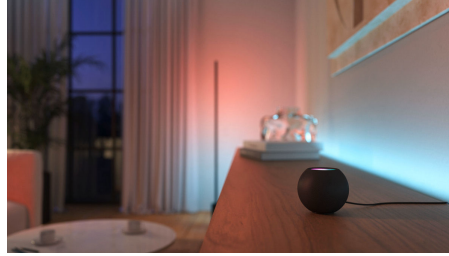

Go hands-free with voice

Control with voice commands by pairing with smart home assistants such as Amazon Alexa, Siri and Google Assistant.