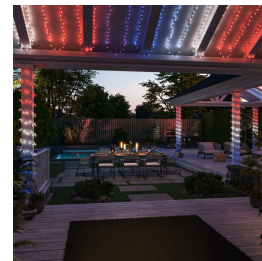

Special string light styles

Once you've set your scene, make it unique! Use the Linear style for a gradient of colour in a single line, Scattered for a random arrangement of colour or Mirrored to mirror the colours from the middle of the string.

Specifications

Design and finishing

- Colour: Black
- Material: Synthetic

Environmental

- Operational humidity: Suitable for indoor and outdoor use
- Operational temperature: -20 °C to 40 °C

Extra feature/accessory incl.

- Colour changing (LED): Yes
- Dimmable: Yes
- Fully weatherproof: Yes
- LED integrated: Yes
- Universal Plug: No

Lightstrip

- Colour temperature string lights: 2000–6500 K
- Extendibility: No
- Input Voltage string lights: 24V
- Wattage string lights: 28 W