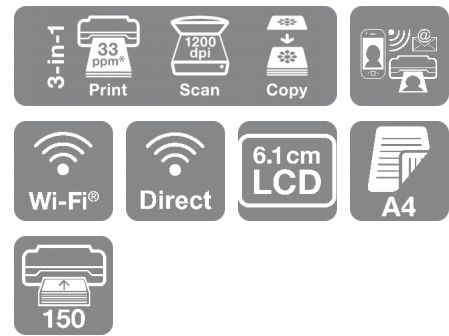

Expression Home XP-5205

DATASHEET / BROCHURE

Compact and stylish, this multifunction printer is sure to impress with individual inks, mobile printing and A4 double-sided printing.

This stylish and compact all-in-one looks great from every angle. Discover how easy everyday tasks can be with A4 double-sided printing, an up to 150-sheet front-loading paper cassette and a large 6.1cm LCD screen. Print from almost anywhere using Epson's mobile printing¹ solutions. It is also compatible with Apple AirPrint².

Stylish and space-saving

This affordable model efficiently uses your space combining print, scan and copying facilities in one unit.

Easy to use

The XP-5205 is versatile with Wi-Fi for printing and scanning wirelessly and Wi-Fi Direct for printing without a wireless network. Copy and print without a computer using its 6.1cm LCD screen, use paper efficiently with A4 double-sided printing and minimise refills with the 150-sheet paper cassette.

GENERAL

Energy Use	12 Watt (standalone copying, ISO/IEC 24712 pattern), 0.7 Watt (sleep mode), 5.3 Watt (Ready), 0.3 Watt (Power off)
Product dimensions	375 x 347 x 187 mm (Width x Depth x Height)
Product weight	5.4 kg
Noise Level	5.2 B (A) with Epson Premium Glossy Photo Paper / Photo RPM mode - 39 dB (A) with Epson Premium Glossy Photo Paper / Photo RPM mode
Compatible Operating Systems	Mac OS X 10.9.5 or later, Windows 10 (32/64 bit), Windows 11 or later, Windows 7 (32/64 bit), Windows 8 (32/64 bit), Windows 8.1 (32/64 bit), Windows Vista (32/64 bit), Windows XP Professional x64 Edition SP2 or later, Windows XP SP3 or later (32-bit), macOS 11 or later
WLAN Security	WEP 64 Bit, WEP 128 Bit, WPA PSK (TKIP), WPA2 PSK (AES), WPA3-SAE(AES)
Mobile and Cloud printing services	Apple AirPrint, Epson Smart Panel App, Epson Creative Print App, Epson Connect (Email Print, Scan-to-Cloud)
Colour	Black