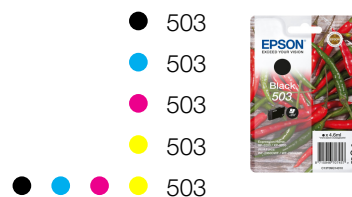

Expression Home XP-5205

WHAT'S IN THE BOX

- Individual Ink Cartridges
- Main unit
- Power cable
- Setup guide
- Warranty document

INK CARTRIDGE COMPATIBILITY

INK YIELD DATA

	Chillies 503	Chillies 503XL
●	210 pages*	550 pages*
● ● ●	165 pages*	470 pages*