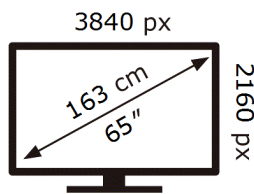

SAMSUNG

UE65CU7100K

**112** kWh/1000h

ABCDEF **G**

**187** kWh/1000h

2019/2013

**ENERG** 

**SAMSUNG**