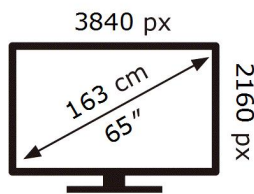

UE65CU7100K

**112** kWh/1000h

ABCDEF **G**

**187** kWh/1000h

2019/2013