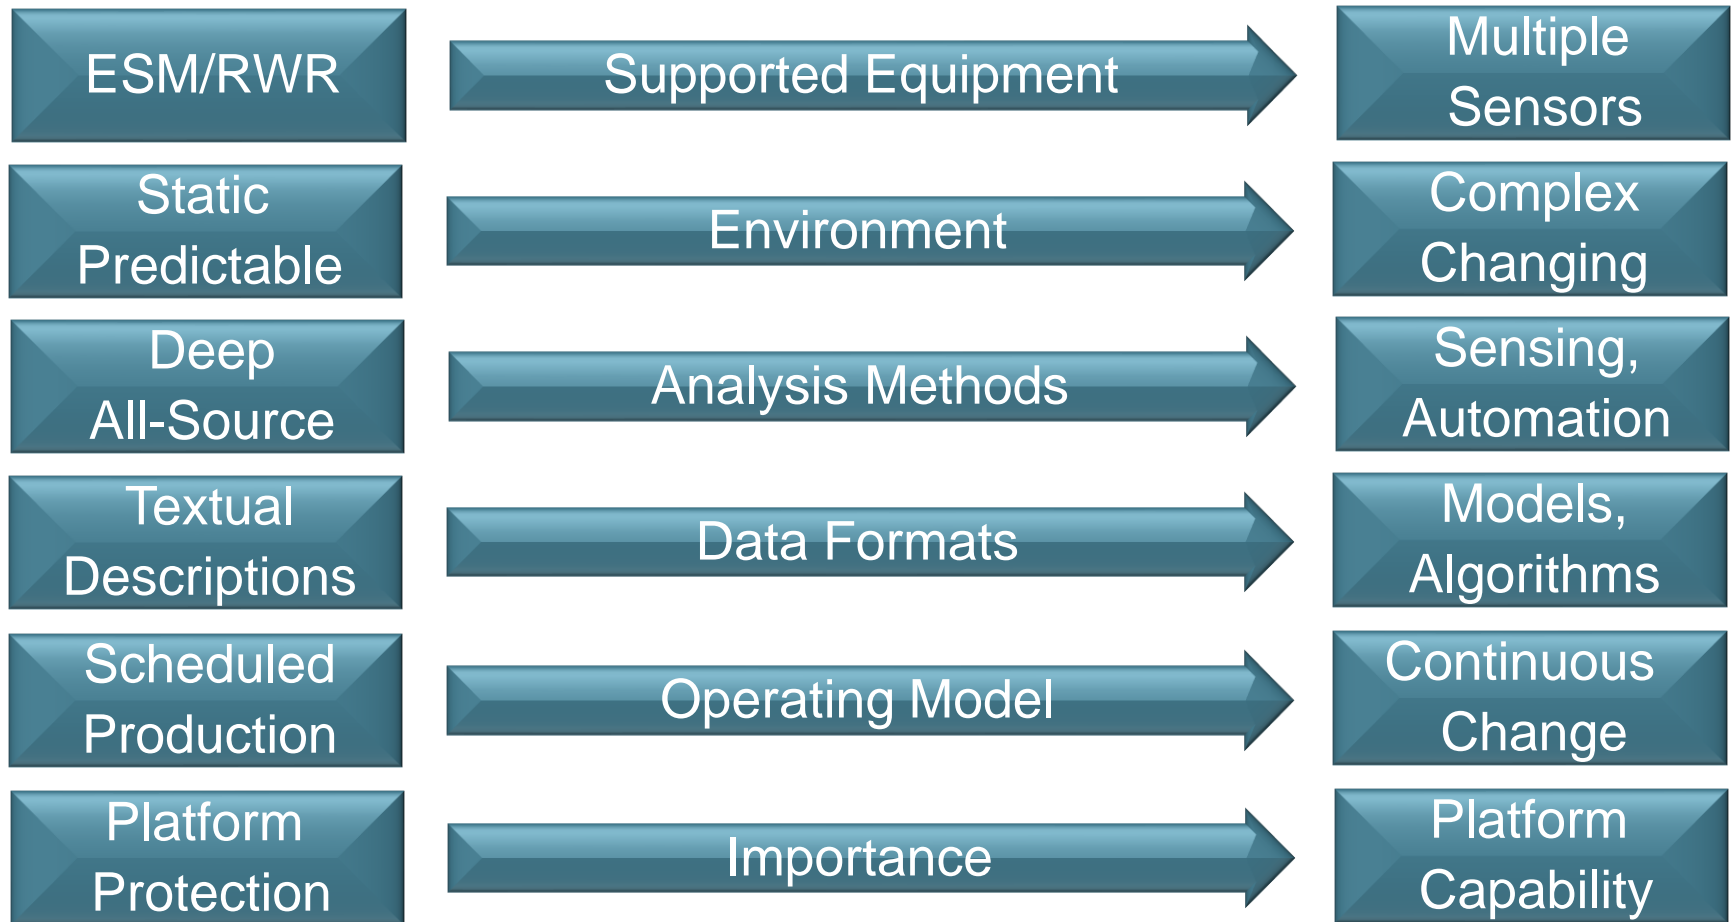

EW Operational Support

The data in the 'survivability mix'

Gp Capt Jason Crawford
Dir JEWOSC

THE MISSION DATA CYCLE

Project JANUS

Project SHEPHERD

Intelligence MD

Trends in Mission Data Production (as an element of EWOS)