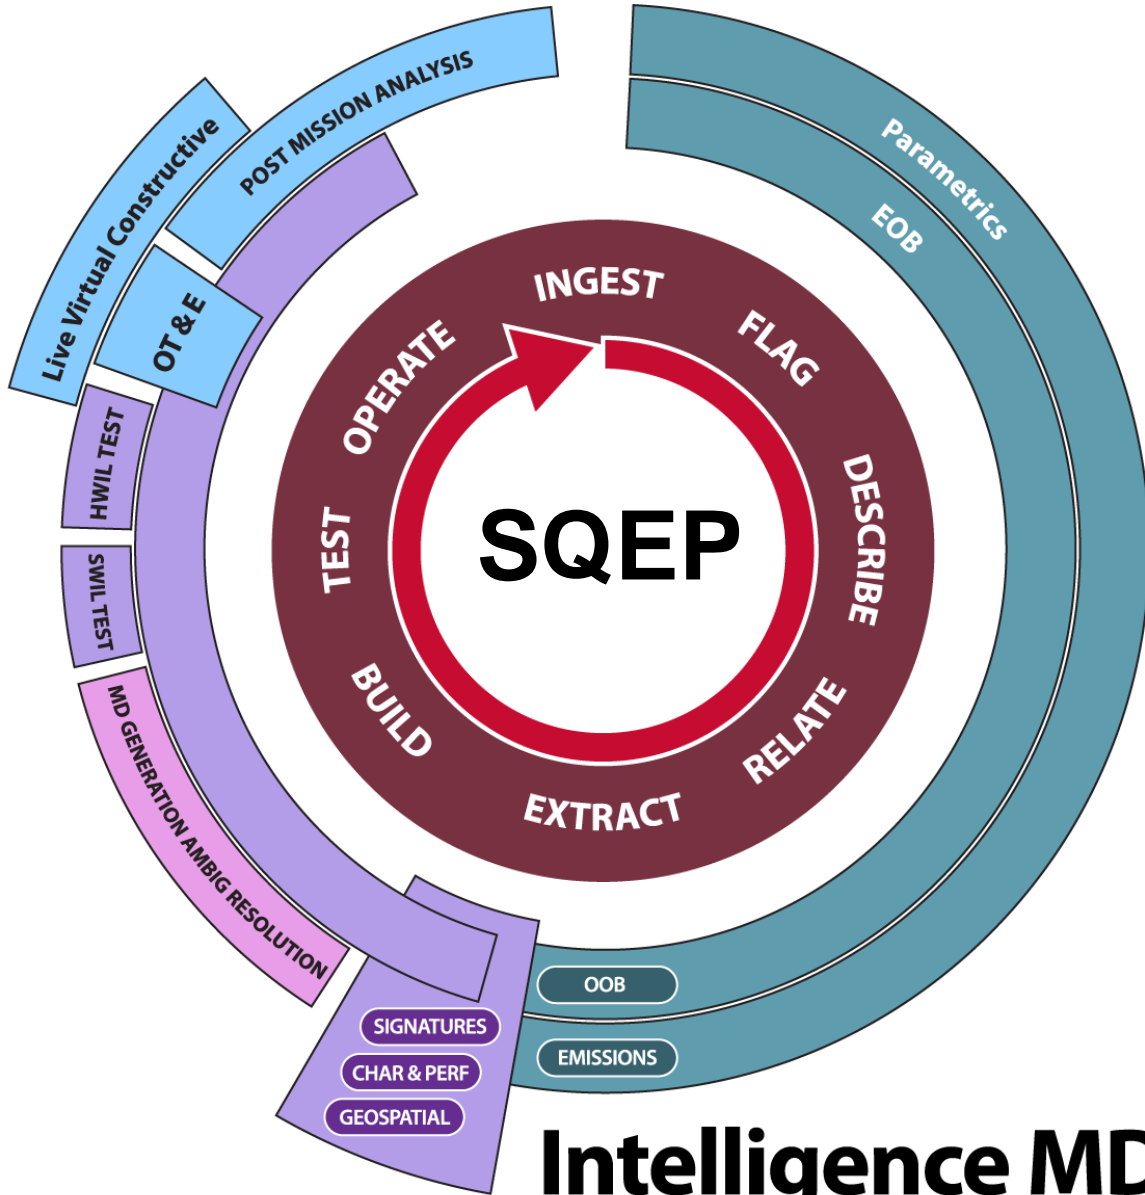

EW Operational Support

The data in the 'survivability mix'

Gp Capt Jason Crawford
Dir JEWOSC

THE MISSION DATA CYCLE

Project JANUS

Project SHEPHERD

Intelligence MD

Trends in Mission Data Production (as an element of EWOS)

Discussion