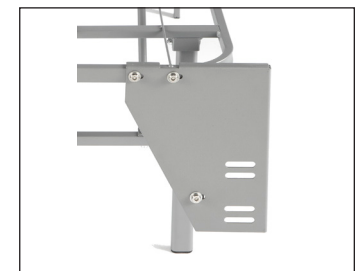

## Features:

- Available in Twin, Twin XL, Full, Full XL, Queen, King, and California King.
- Tested to hold up to 2,000 lb. per base (4,000 lb. for dual-base sizes).
- High-quality steel gives exceptional strength.
- Extra-thick, welded wire deck.
- 13 inches of under-bed storage space.
- Legs include caps to protect floors.
- Bases can be folded for easy transport.
- Can be used with a headboard or existing bed.
- No tools needed for easy assembly.

Size	SKU	Dimensions
Twin	M91X12	75" L x 39" W x 14" H
Full	M91X22	75" L x 54" W x 14" H
Queen	M91X32	80" L x 60" W x 14" H
King	M91X42	80" L x 78" W x 14" H

Single base sizes available in Twin and Twin XL.

Dual-base sizes available in Full, Full XL, Queen, King, and California King.

Brackets available to attach headboards & footboards.

The Premium Platform Bed Base provides a sturdy, stylish, and reliable frame for a mattress with no need for a box spring. Made of steel, these beds are built to hold up to years of use. Each base can be folded for easy transport. Use independently, with a headboard, or inside a bed with rails.