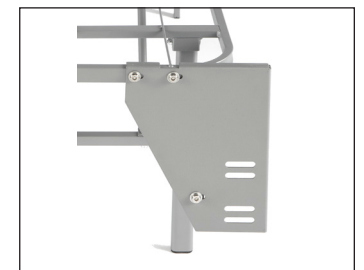

## Features:

- Available in Twin, Twin XL, Full, Full XL, Queen, King, and California King.
- Tested to hold up to 2,000 lb. per base (4,000 lb. for dual-base sizes).
- High-quality steel gives exceptional strength.
- Extra-thick, welded wire deck.
- 13 inches of under-bed storage space.
- Legs include caps to protect floors.
- Bases can be folded for easy transport.
- Can be used with a headboard or existing bed.
- No tools needed for easy assembly.

Size	SKU	Dimensions
Twin	M91X12	75" L x 39" W x 14" H
Full	M91X22	75" L x 54" W x 14" H
Queen	M91X32	80" L x 60" W x 14" H
King	M91X42	80" L x 78" W x 14" H

Single base sizes available in Twin and Twin XL.

Dual-base sizes available in Full, Full XL, Queen, King, and California King.

Brackets available to attach headboards & footboards.

The Premium Platform Bed Base provides a sturdy, stylish, and reliable frame for a mattress with no need for a box spring. Made of steel, these beds are built to hold up to years of use. Each base can be folded for easy transport. Use independently, with a headboard, or inside a bed with rails.