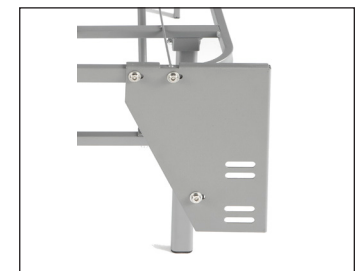

Premium Platform Bed Base

Features:

- Available in Twin, Twin XL, Full, Full XL, Queen, King, and California King.
- Tested to hold up to 2,000 lb. per base (4,000 lb. for dual-base sizes).
- High-quality steel gives exceptional strength.
- Extra-thick, welded wire deck.
- 13 inches of under-bed storage space.
- Legs include caps to protect floors.
- Bases can be folded for easy transport.
- Can be used with a headboard or existing bed.
- No tools needed for easy assembly.

Size	SKU	Dimensions
Twin	M91X12	75" L x 39" W x 14" H
Full	M91X22	75" L x 54" W x 14" H
Queen	M91X32	80" L x 60" W x 14" H
King	M91X42	80" L x 78" W x 14" H

Single base sizes available in Twin and Twin XL.

Dual-base sizes available in Full, Full XL, Queen, King, and California King.

Brackets available to attach headboards & footboards.

The Premium Platform Bed Base provides a sturdy, stylish, and reliable frame for a mattress with no need for a box spring. Made of steel, these beds are built to hold up to years of use. Each base can be folded for easy transport. Use independently, with a headboard, or inside a bed with rails.