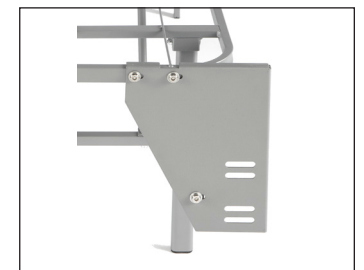

Premium Platform Bed Base

Features:

- Available in Twin, Twin XL, Full, Full XL, Queen, King, and California King.
- Tested to hold up to 2,000 lb. per base (4,000 lb. for dual-base sizes).
- High-quality steel gives exceptional strength.
- Extra-thick, welded wire deck.
- 13 inches of under-bed storage space.
- Legs include caps to protect floors.
- Bases can be folded for easy transport.
- Can be used with a headboard or existing bed.
- No tools needed for easy assembly.

Size	SKU	Dimensions
Twin	M91X12	75" L x 39" W x 14" H
Full	M91X22	75" L x 54" W x 14" H
Queen	M91X32	80" L x 60" W x 14" H
King	M91X42	80" L x 78" W x 14" H

Single base sizes available in Twin and Twin XL.

Dual-base sizes available in Full, Full XL, Queen, King, and California King.

Brackets available to attach headboards & footboards.

The Premium Platform Bed Base provides a sturdy, stylish, and reliable frame for a mattress with no need for a box spring. Made of steel, these beds are built to hold up to years of use. Each base can be folded for easy transport. Use independently, with a headboard, or inside a bed with rails.