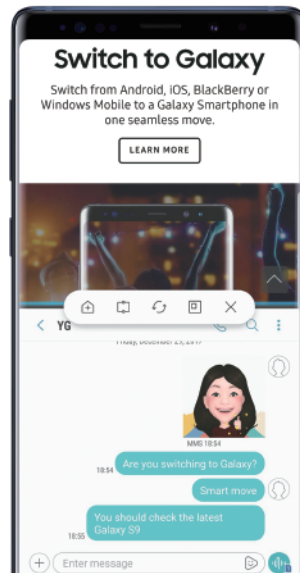

The Immersive Infinity Display

- Super AMOLED display
- Lifelike detail with richer, more dynamic color & sharper contrast

Multitasking

Dynamic Multitasking on a Vast Screen

- 6.4" screen, the largest screen in the Note series
- Runs two apps at the same time on a larger screen

App Pair

Instant Multitasking with App Pair

- Create App Pair shortcuts on the Home screen and the Edge panel
- Launch two apps simultaneously

03 S Pen I

Connected
S Pen

A Remote Control with Bluetooth

- An S Pen that connects with your Galaxy Note9 via Bluetooth
- Can be used as a remote control

Bluetooth module &
antenna

S Pen button

Super capacitor
(powers the S Pen)

Remote-
controlled
selfies

Remote-Controlled Selfies

- Use the S Pen as a remote control from up to 10 meters away
- Press and Hold: Launch camera
- Single press: Take a picture
- Double press: Change between front & rear cameras