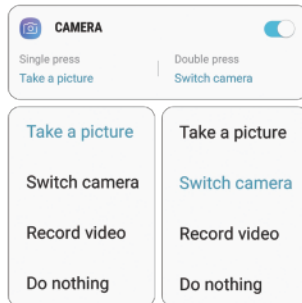

Bluetooth module &
antenna

S Pen button

Super capacitor
(powers the S Pen)

Remote-
controlled
selfies

Remote-Controlled Selfies

- Use the S Pen as a remote control from up to 10 meters away
- Press and Hold: Launch camera
- Single press: Take a picture
- Double press: Change between front & rear cameras

Customizable
remote
control

A Remote Control You Can Customize

- Press and hold the S Pen button to launch apps or functions
- Assign a function to each action: pressing and double-pressing the S Pen button