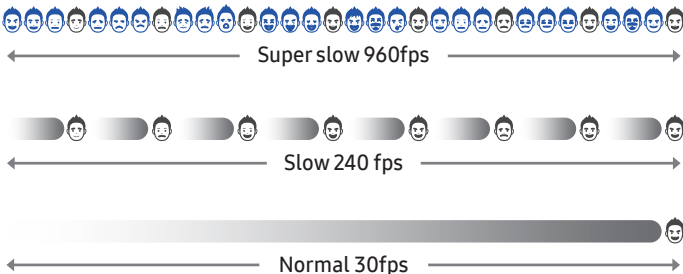

Super Slow-mo

- Record 0.2 second video segments at 960 fps
- Multi shot for up to 20 segments auto recording using motion detect 1280 x 720 resolution