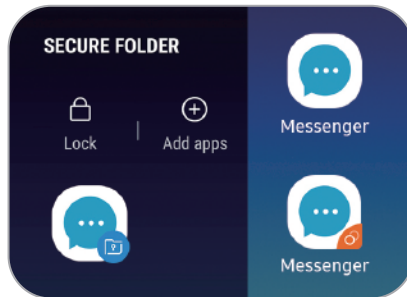

08 Performance II

Intelligent Scan

Intelligent Scan*

- Combines iris and face recognition—authentication method depends on situation
- Improved security and better usability

Dual Messenger

Two Accounts, One Device (Dual Messenger + Secure Folder)

- Second account with Dual Messenger
- Third account with Secure Folder
- Secure Folder, based on the Knox security platform

Secure Folder

Breathtaking Sound

Breathtaking Sound

- Stereo speakers & bundled earphones tuned by AKG
- Breathtaking surround sound with Dolby Atmos