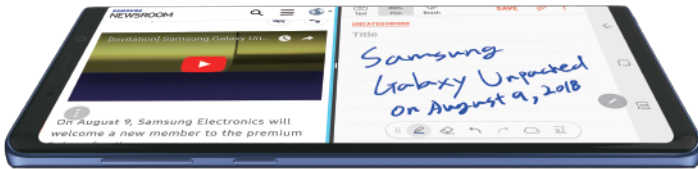

A Special Color Option

- An Ocean Blue Galaxy Note9 & a Pearl Yellow S Pen

Colorful Screen Off Memos

Stylish Magic

- Four ink colors for Screen Off Memo that match the S Pen's exterior

02 Display

Infinity Display

The Immersive Infinity Display

- Super AMOLED display
- Lifelike detail with richer, more dynamic color & sharper contrast

Multitasking

Dynamic Multitasking on a Vast Screen

- 6.4" screen, the largest screen in the Note series
- Runs two apps at the same time on a larger screen

App Pair

Instant Multitasking with App Pair

- Create App Pair shortcuts on the Home screen and the Edge panel
- Launch two apps simultaneously

03 S Pen I

Connected
S Pen

A Remote Control with Bluetooth

- An S Pen that connects with your Galaxy Note9 via Bluetooth
- Can be used as a remote control