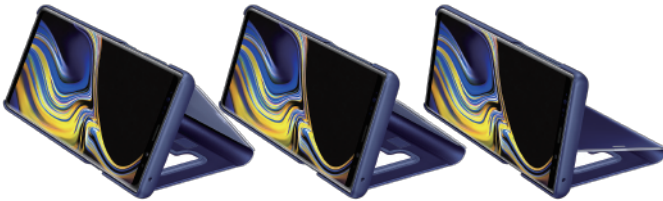

- Second account with Dual Messenger
- Third account with Secure Folder
- Secure Folder, based on the Knox security platform

Secure Folder

Breathtaking Sound

Breathtaking Sound

- Stereo speakers & bundled earphones tuned by AKG
- Breathtaking surround sound with Dolby Atmos

* Performance may vary with lighting conditions.

09 Accessories

Wireless Multi Charger

- Quick & easy wireless charging
- Charge two devices simultaneously—two phones, or a phone and a smartwatch

A variety of covers to choose from

- Adjust the angle as you please for better remote selfies and optimal video viewing
- Dedicated UX for greater usability
- Enhanced protection

Clear View Standing Cover

Protective Standing Cover

Leather Cover