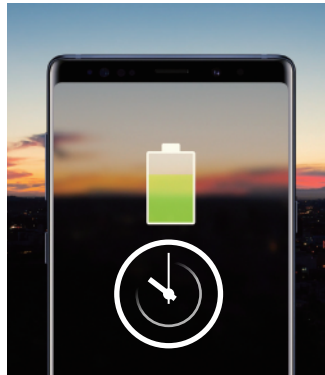

All-Day Battery

- 4,000 mAh battery lasts nearly all day
- Fast and wireless charging

- ※ The availability of these storage, memory, and RAM options will vary by country.
- ※ The battery has passed the eight stages of a newly developed battery safety test.