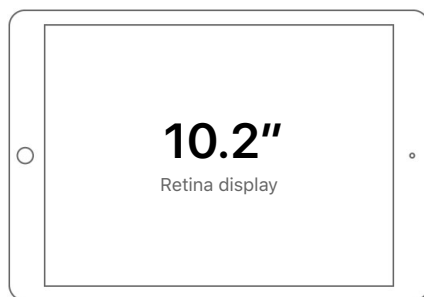

32GB

128GB

Size and Weight²

Wi-Fi models

1.07 pounds (483 grams)

Wi-Fi + Cellular models

1.09 pounds (493 grams)

Buttons and Connectors

In the Box

- iPad
- Lightning to USB Cable
- USB Power Adapter

Display

Retina display

10.2-inch (diagonal) LED-backlit Multi-Touch display with IPS technology

2160-by-1620-pixel resolution at 264 pixels per inch (ppi)

500 nits brightness

Fingerprint-resistant oleophobic coating

Supports Apple Pencil (1st generation)

Chip

A10 Fusion chip with 64-bit architecture

Embedded M10 coprocessor

Camera

8-megapixel camera