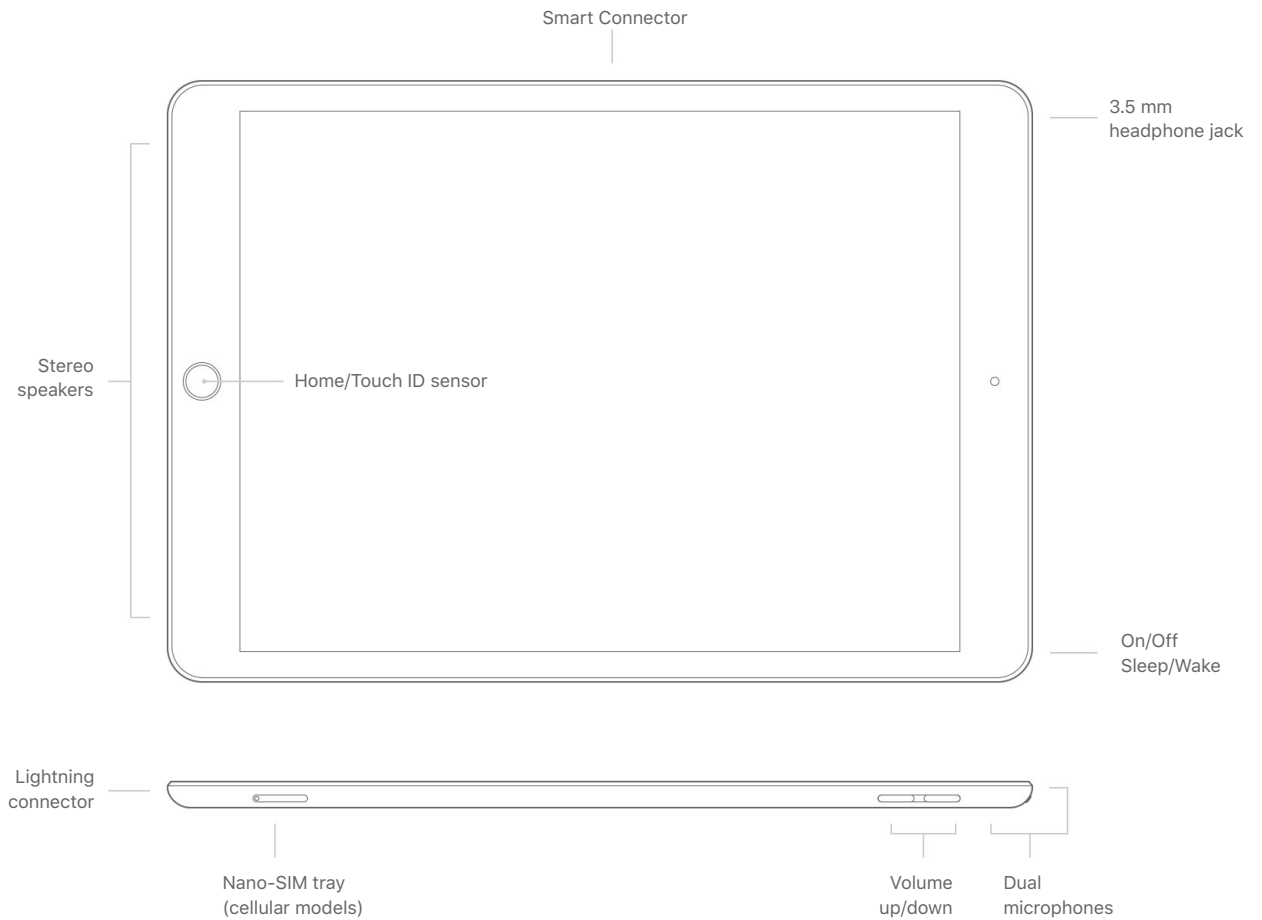

In the Box

- iPad
- Lightning to USB Cable
- USB Power Adapter

Display

Retina display

10.2-inch (diagonal) LED-backlit Multi-Touch display with IPS technology

2160-by-1620-pixel resolution at 264 pixels per inch (ppi)

500 nits brightness

Fingerprint-resistant oleophobic coating

Supports Apple Pencil (1st generation)

Chip

A10 Fusion chip with 64-bit architecture

Embedded M10 coprocessor

Camera

8-megapixel camera