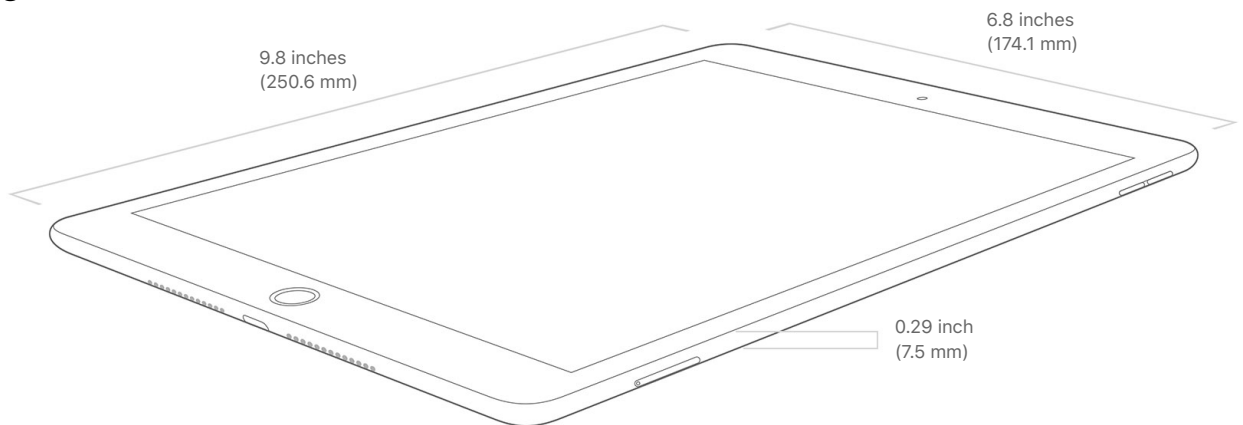

32GB

128GB

Size and Weight²

Wi-Fi models

1.07 pounds (483 grams)

Wi-Fi + Cellular models

1.09 pounds (493 grams)

Buttons and Connectors

In the Box

- iPad
- Lightning to USB Cable
- USB Power Adapter

Display

Retina display

10.2-inch (diagonal) LED-backlit Multi-Touch display with IPS technology

2160-by-1620-pixel resolution at 264 pixels per inch (ppi)