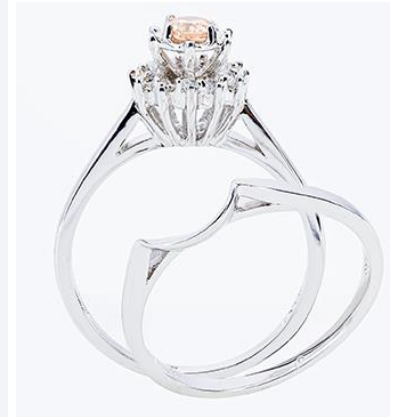

**Product Details:**

- Ring Style: Bridal Set
- Features: In A Gift Box
- Diamond Clarity: I1
- Stone: Diamond
- Setting: Prong
- Stone Cut: Round Brilliant Cut
- Diamond Color: Chocolate
- Center Stone Weight: .20ct Chocolate Diamond
- Rounded Carat Weight: .25cttw
- Ring Gallery Height: 7mm
- Band Width: 1.4mm- Engagement  
- 1.35- Wedding Band
- Metal: 10K Gold
- Metal Color: White
- Stone Count: 13 Diamonds
- Authenticity: Genuine

Model: RWB143WGO-JW

## ***Product Description***

*Beautifully Hand Crafted 10K Gold Bridal Set set with Genuine Diamonds*