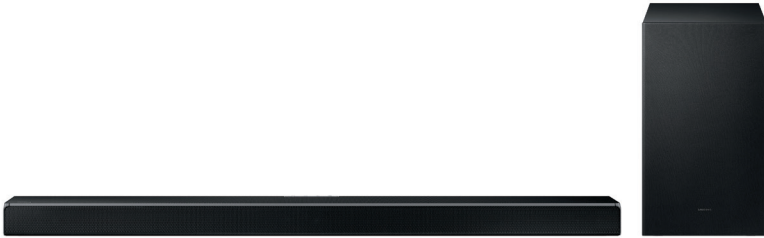

PRODUCT HIGHLIGHTS

- The powerful 3D surround sound of DTS Virtual:X turns your living room into a theater.
- Complete your immersive home cinema setup with captivating sound from 3 channels, 1 subwoofer, and 2 up-firing channels that project audio overhead.
- The soundbar and TV sound sync together, creating a more immersive experience.

Elevate your entertainment experience with immersive 3D sound. The power of Samsung Soundbar Q600A makes surround sound come to life with speakers that fire from the front, side and above.

KEY FEATURES

DOLBY ATMOS / DTS:X¹

Theater-quality sound that fires from the front, side and above for true audio immersion.

TRUE 3.1.2ch SOUND

Fill your senses with 3 channels, 1 subwoofer and 2 up-firing channels.

Q-SYMPHONY²

Perfectly synchronized, fully immersive audio from QLED TV and soundbar speakers.

ADAPTIVE SOUND

Enjoy intuitively optimized audio including voice clarity for whatever you are watching.

GAME PRO MODE³

Level up your gaming experience with stunning 3D sound, including dynamic sound from above.