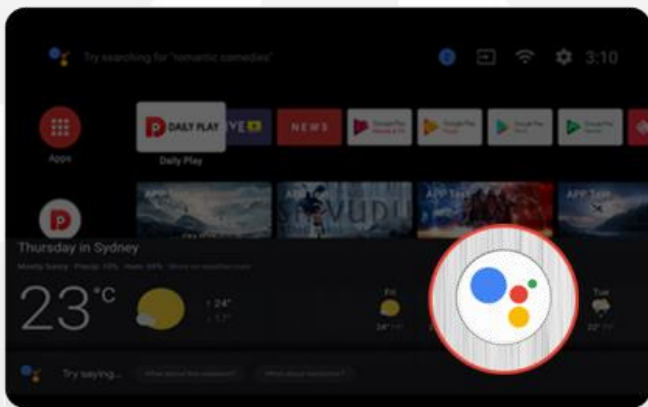

SKYWORTH UD7200 Series

Preliminary Specs

Design and Technology Highlights – UD7200 Series

Android 10

4K UHD

Dolby Audio

Google Assistant Built-in

Chromecast Built-in

Bidirectional Bluetooth 5.0

SKYWORTH UD7200 Series Feature Details

SCREEN SIZE OFFERING

- 50, 55, 65

SERIES FEATURE SUMMARY

- 4K HDR UHD Smart TV
- **Boundless Vision Screen**
- HDR10 & HLG
- Dolby & DTS Audio
- Android 10 w/ Discover UI

PICTURE

- Pixel Structure: 4K
- Bit Depth: 8 Bit
- **Peak Brightness: 300 Nits**
- Back Light: Brighter Direct LED
- **Chameleon Extreme PQ Engine**
- 60Hz Refresh Rate
- Blur Reduction: Pixel Dimming

CONNECTIONS