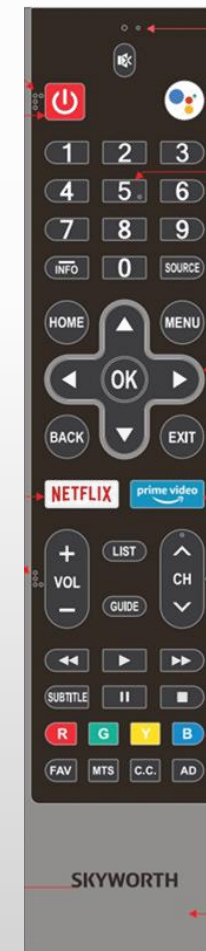

Bidirectional Bluetooth 5.0

SKYWORTH UD7200 Series Feature Details

SCREEN SIZE OFFERING

- 50, 55, 65

SERIES FEATURE SUMMARY

- 4K HDR UHD Smart TV
- **Boundless Vision Screen**
- HDR10 & HLG
- Dolby & DTS Audio
- Android 10 w/ Discover UI

PICTURE

- Pixel Structure: 4K
- Bit Depth: 8 Bit
- **Peak Brightness: 300 Nits**
- Back Light: Brighter Direct LED
- **Chameleon Extreme PQ Engine**
- 60Hz Refresh Rate
- Blur Reduction: Pixel Dimming

CONNECTIONS

- HDMI: 3 (2.0b w/ 1 ARC)
- Composite: 1 (3.5mm Dongle)
- Optical Audio Out: 1
- USB: 2 (v2.0)
- Network: 1 LAN, Wi-Fi (ac 2T2R)
- Tuner: ATSC 1 RF Input
- Bluetooth Audio Support: Yes

SMART TV

androidtv

- AC: 100-240 50/60Hz
- STANDBY: <0.5W

UD7200 Series Spec Details

Screen Class	50"	55"	65"		
Actual Size	49.5"	54.6"	64.5"		
Model Number	50UD7200	55UD7200	65UD7200		
UPC	875382000821	875382000838	875382000845		
Carton Weight (lbs.) & W x D x H (inches)	74.1 73.6 x 7.5 x 44.5	TBD 52.6 x 6.0 x 32.9	TBD 63.8 x 7.9 x 38.4		
TV Weight (lbs.) & without stand	19.7 & 19.5	24.5 & 24.3	36.0 & 35.6		
Measure w/Stand W x D x H (inches)	43.9 x 10.1 x 27.5	48.3 x 10.1 x 30.1	56.9 x 11.7 x 35.1		
Measure w/o Stand W x D x H (inches)	43.9 x 3.1 x 25.2	48.3 x 2.8 x 27.9	56.9 x 2.7 x 32.6		
VESA (mm)	200 x 200	200 x 200	200 x 300		
Warranty	1 Year (Parts & Labor)				