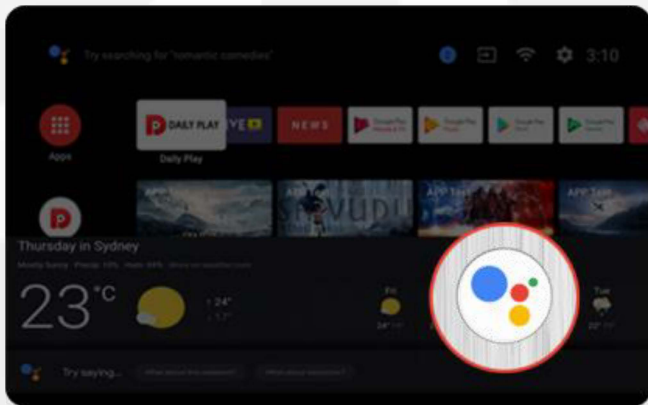

# Design and Technology Highlights – UD7200 Series

Android 10

4K UHD

Dolby Audio

Google Assistant Built-in

Chromecast Built-in

Bidirectional Bluetooth 5.0