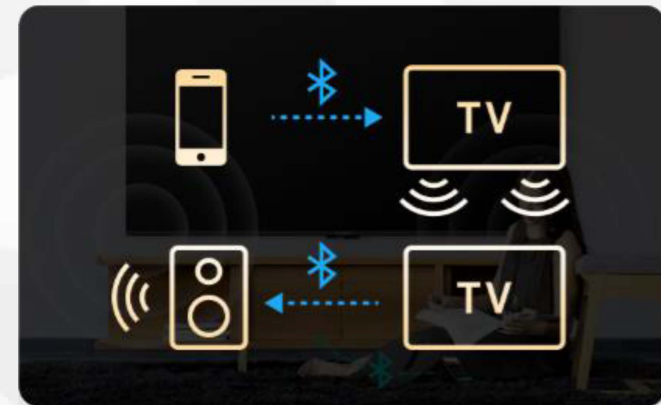

Bidirectional Bluetooth 5.0