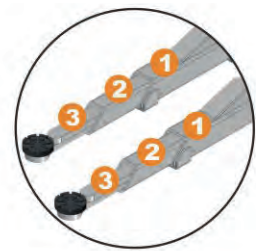

## 2 Post Lift with Electric Locks

The ATP9 comes with four 3 stage arms, making it one of the most versatile two post lifting solutions available on the market.

A lifting capacity of 4000kg and Includes 70mm and 100mm pad extensions, adding to this lifts ability to cope with a wide range of vehicles.

three stage arms

Lifting Capacity	4000 kg
Max Lifting Height	1,910mm
Min Height	110mm
Max Car Width	2616mm
Motor Power	2.2kw single phase, 20amp / 2.2kw 3 phase