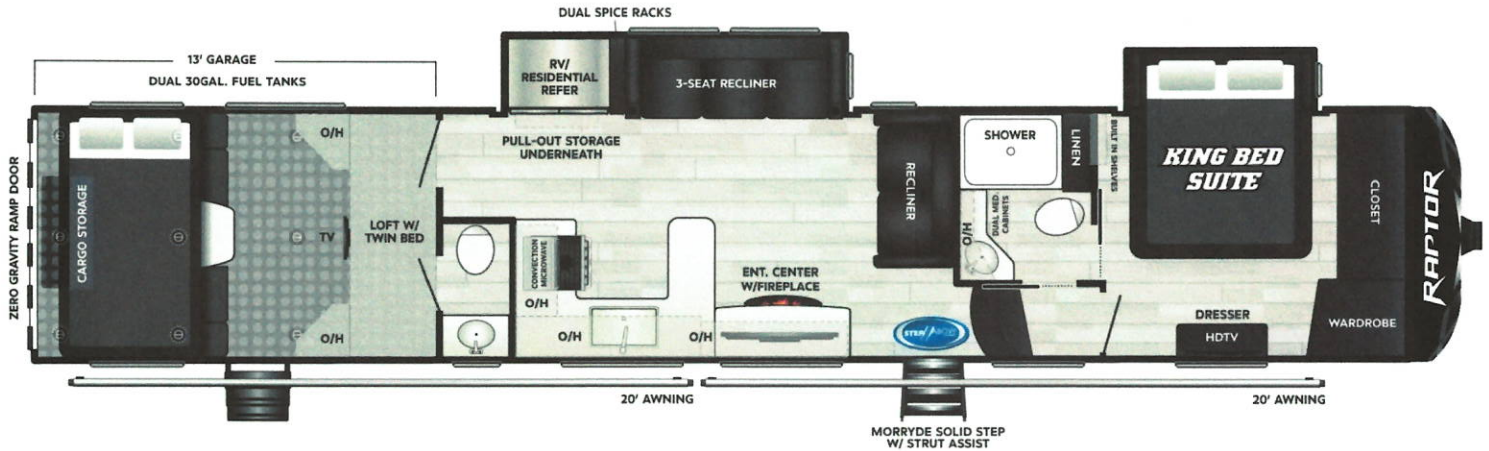

RAPTOR

Toy Hauler Fifth Wheels

424

Triple axle, cross-conversational seating, king suite

 New Floorplan

MSRP:
\$154,523*

Base price. Does not include freight, title, tax, options or dealer fees.

SPECIFICATIONS

RV Type	MSRP
Toy Hauler, Fifth Wheel	\$154,523
Shipping Weight	15,507 lb.
Carrying Capacity	4,493 lb.
Hitch	3,755 lb.
Length	44 ft 6 in
Height	13 ft 6 in
Toy Hauler Garage Size	13 ft 0 in
Tire-Size	ST235/80R16G
Fresh Water	94 gal
Gray Water	120 gal
Waste Water	44 gal
Sleeping Capacity	7
LPG	60 lb.
Refrigerator Size	16.50 cu ft
Number of Propane Tanks	2