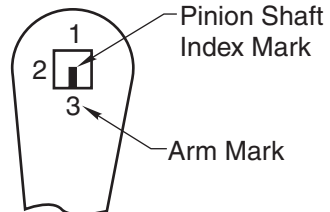

### Indexing of Main Arm

#### Left Hand Door

#### Right Hand Door

Bracket	Dim A		Dim B	
	Max.	Min.	Max.	Max.
2403	2-1/4 (57)	1-1/2 (38)	2 (51)	
2403-3/4	3 (76)		2-3/4 (70)	

#### Notes:

- Do not scale drawing.
- Right hand door shown.
- Dimensions are in inches (mm).
- This template covers all regular arm installations to 135°.