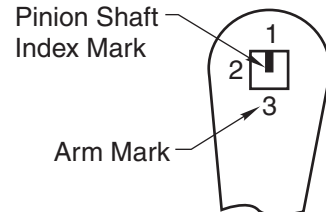

### Indexing of Main Arm

#### Left Hand Door

#### Right Hand Door

Bracket	Dim A		Dim B	
	Max.	Min.	Max.	Max.
2403	2-1/4 (57)	1-1/2 (38)	2 (51)	
2403-3/4	3 (76)		2-3/4 (70)	

#### Notes:

- Do not scale drawing.
- Right hand door shown.
- Dimensions are in inches (mm).
- This template covers all regular arm installations to 135°.