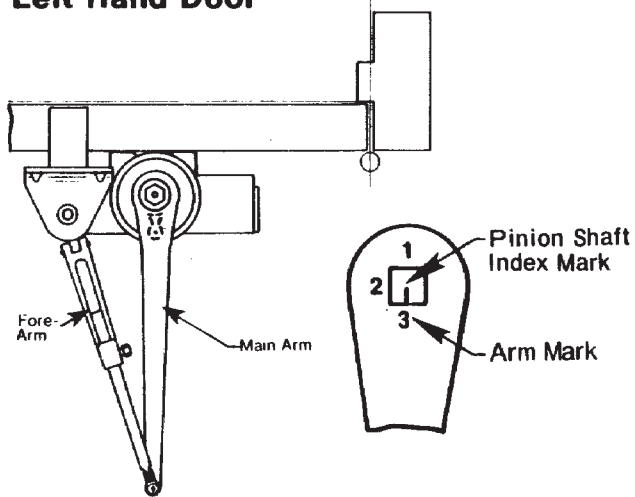

**Indexing of Main Arm**

**Left Hand Door**

**Right Hand Door**

This template covers all holder arm installations from 90° to 135°

Measurements are given in inches  
mm

Do Not Scale Drawing  
Right Hand Door Shown

**Series 78-B/F-HA Door Closers with 80 Bull Nose Bracket**  
**Hold-Open Regular Arm Installation**  
**Closer Sizes 78-B/D-HA or 78-E/F-HA**

**Norton**

ASSA ABLOY

www.nortondoorcontrols.com

TEMPLATE NUMBER