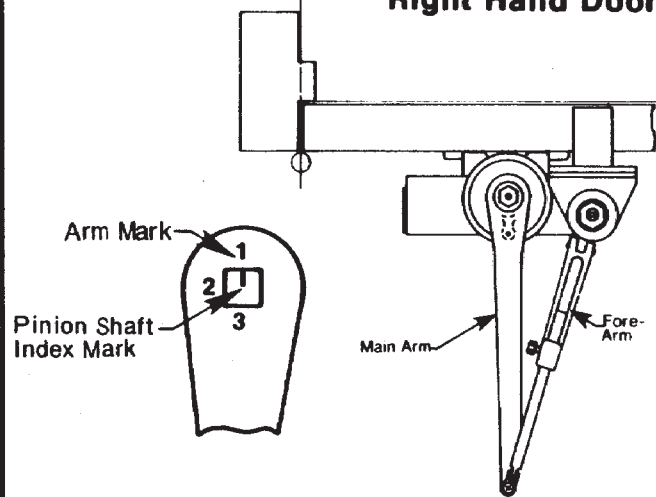

**Indexing of Main Arm**

**Left Hand Door**

**Right Hand Door**

This template covers all holder arm installations from 90° to 135°

Measurements are given in inches  
mm

Do Not Scale Drawing  
Right Hand Door Shown

**Series 78-B/F-HA Door Closers with 80 Bull Nose Bracket**  
**Hold-Open Regular Arm Installation**  
**Closer Sizes 78-B/D-HA or 78-E/F-HA**

**Norton**

ASSA ABLOY

www.nortondoorcontrols.com

TEMPLATE NUMBER