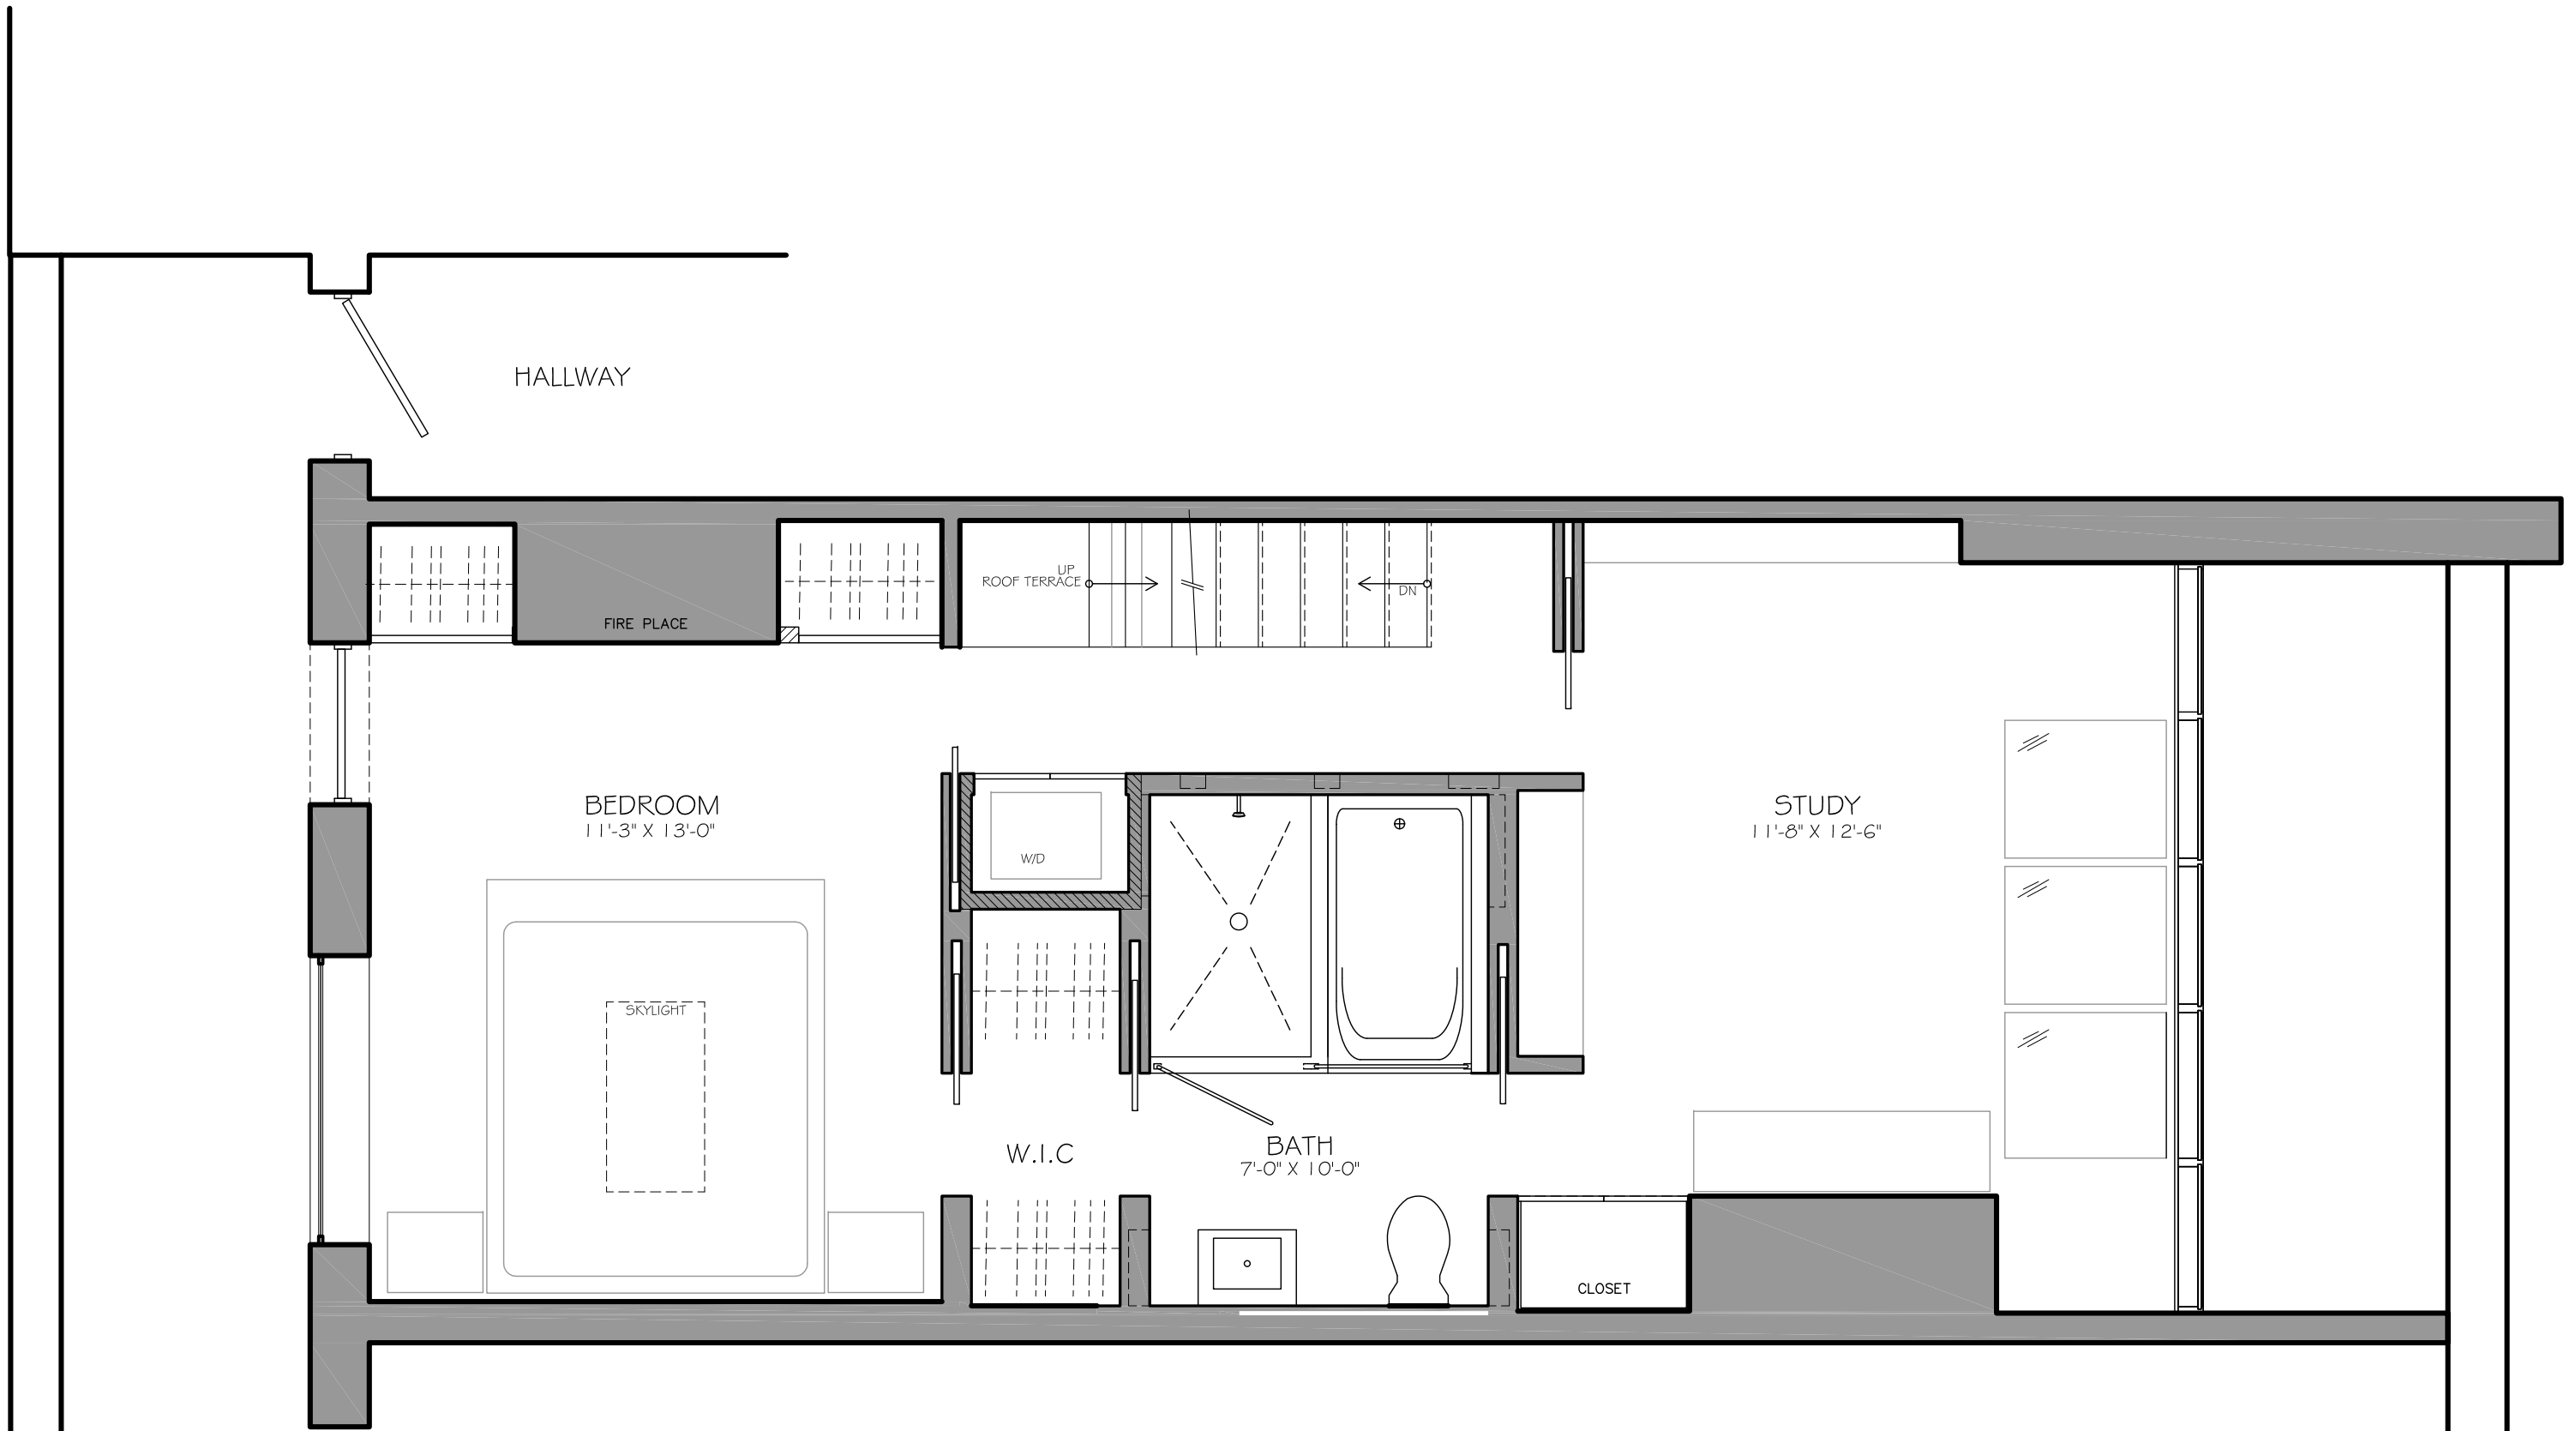

FIRST FLOOR

HALLWAY

FIRE PLACE

ROOF TERRACE

UP

DN

BEDROOM  
11'-3" X 13'-0"

SKYLIGHT

W.I.C.

BATH  
7'-0" X 10'-0"

STUDY  
11'-8" X 12'-6"

CLOSET

SECOND FLOOR