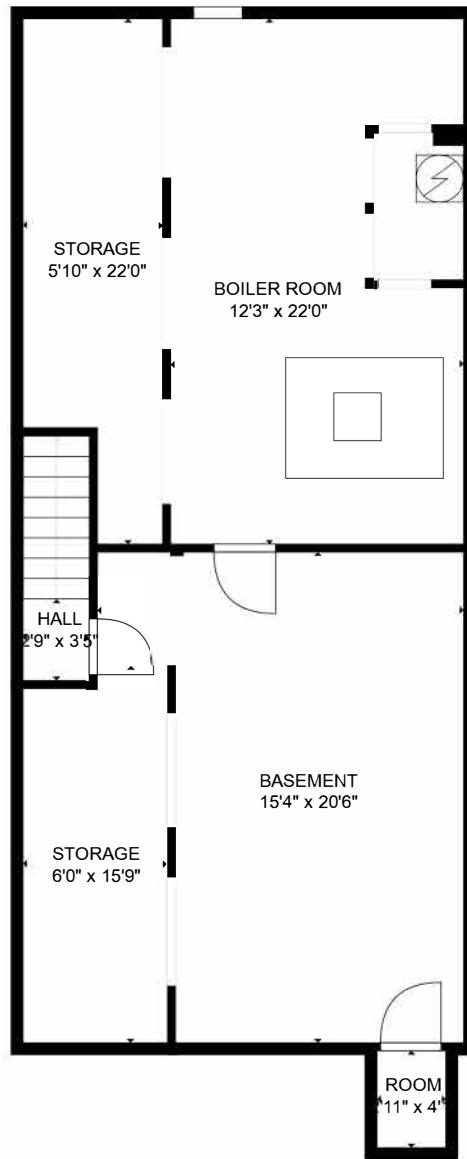

GROSS INTERNAL AREA  
 FLOOR 1: 801 sq. ft, FLOOR 2: 1352 sq. ft  
 FLOOR 3: 783 sq. ft, FLOOR 4: 795 sq. ft  
 FLOOR 5: 789 sq. ft, EXCLUDED AREAS:  
 PORCH: 46 sq. ft  
 TOTAL: 4520 sq. ft

MEASUREMENTS ARE CALCULATED. DEEMED HIGHLY RELIABLE BUT NOT GUARANTEED.