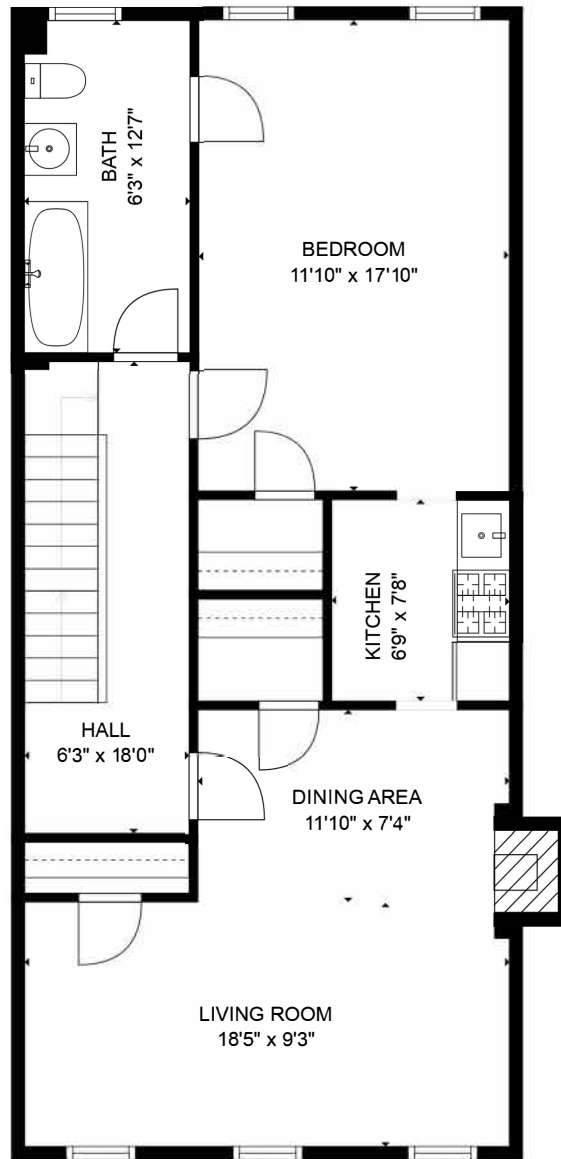

GROSS INTERNAL AREA  
 FLOOR 1: 801 sq. ft, FLOOR 2: 1352 sq. ft  
 FLOOR 3: 783 sq. ft, FLOOR 4: 795 sq. ft  
 FLOOR 5: 789 sq. ft, EXCLUDED AREAS:  
 PORCH: 46 sq. ft  
 TOTAL: 4520 sq. ft

MEASUREMENTS ARE CALCULATED, DEEMED HIGHLY RELIABLE BUT NOT GUARANTEED.

GROSS INTERNAL AREA  
 FLOOR 1: 801 sq. ft, FLOOR 2: 1352 sq. ft  
 FLOOR 3: 783 sq. ft, FLOOR 4: 795 sq. ft  
 FLOOR 5: 789 sq. ft, EXCLUDED AREAS:  
 PORCH: 46 sq. ft  
 TOTAL: 4520 sq. ft

MEASUREMENTS ARE CALCULATED. DEEMED HIGHLY RELIABLE BUT NOT GUARANTEED.