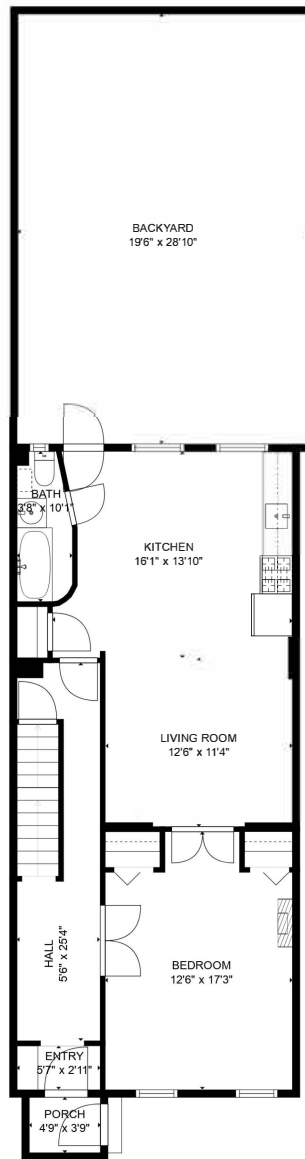

GROSS INTERNAL AREA

FLOOR 1: 801 sq. ft, FLOOR 2: 1352 sq. ft

FLOOR 3: 783 sq. ft, FLOOR 4: 795 sq. ft

FLOOR 5: 789 sq. ft, EXCLUDED AREAS:

PORCH: 46 sq. ft

TOTAL: 4520 sq. ft

MEASUREMENTS ARE CALCULATED, DEEMED HIGHLY RELIABLE BUT NOT GUARANTEED.

GROSS INTERNAL AREA  
 FLOOR 1: 801 sq. ft, FLOOR 2: 1352 sq. ft  
 FLOOR 3: 783 sq. ft, FLOOR 4: 795 sq. ft  
 FLOOR 5: 789 sq. ft, EXCLUDED AREAS:  
 PORCH: 46 sq. ft  
 TOTAL: 4520 sq. ft

MEASUREMENTS ARE CALCULATED. DEEMED HIGHLY RELIABLE BUT NOT GUARANTEED.