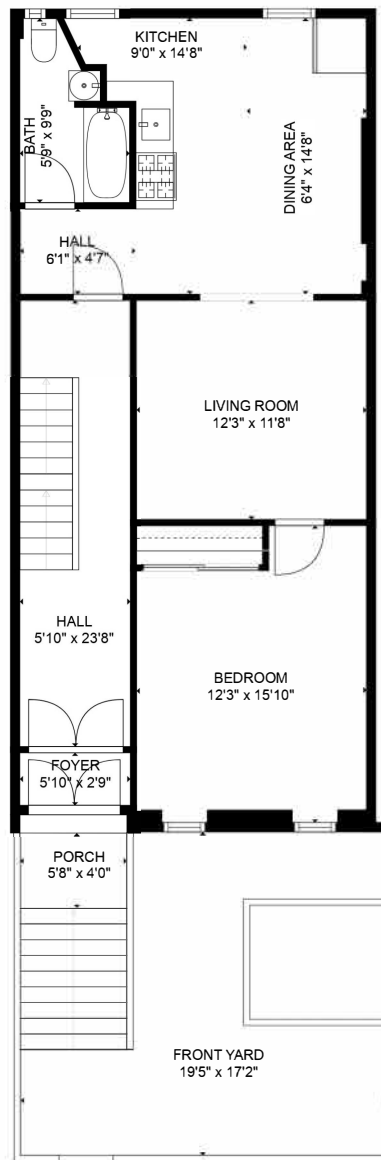

GROSS INTERNAL AREA  
 FLOOR 1: 801 sq. ft, FLOOR 2: 1352 sq. ft  
 FLOOR 3: 783 sq. ft, FLOOR 4: 795 sq. ft  
 FLOOR 5: 789 sq. ft, EXCLUDED AREAS:  
 PORCH: 46 sq. ft  
 TOTAL: 4520 sq. ft

MEASUREMENTS ARE CALCULATED, DEEMED HIGHLY RELIABLE BUT NOT GUARANTEED.

GROSS INTERNAL AREA  
 FLOOR 1: 801 sq. ft, FLOOR 2: 1352 sq. ft  
 FLOOR 3: 783 sq. ft, FLOOR 4: 795 sq. ft  
 FLOOR 5: 789 sq. ft, EXCLUDED AREAS:  
 PORCH: 46 sq. ft  
 TOTAL: 4520 sq. ft

MEASUREMENTS ARE CALCULATED. DEEMED HIGHLY RELIABLE BUT NOT GUARANTEED.