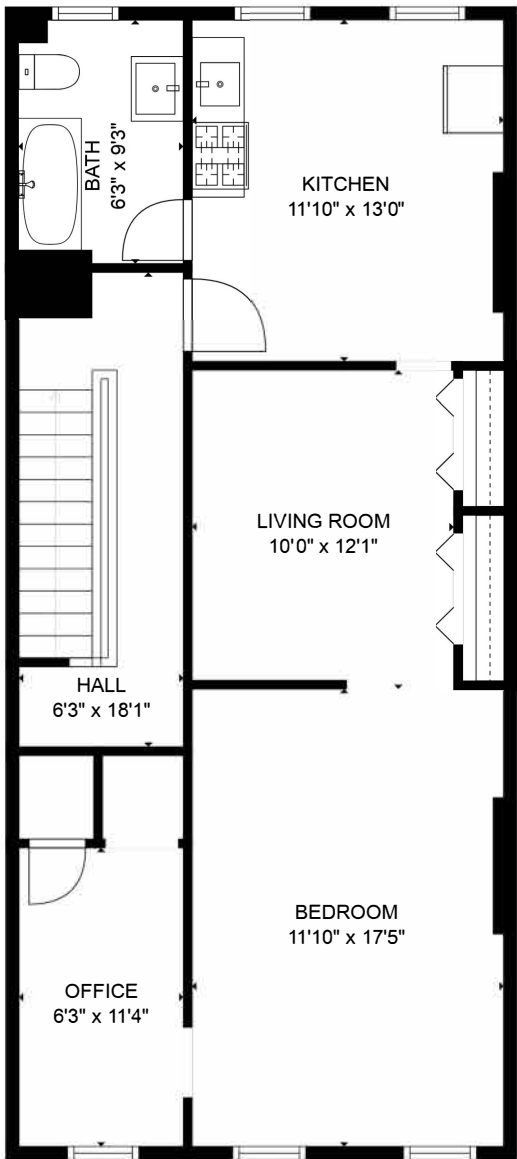

GROSS INTERNAL AREA  
 FLOOR 1: 801 sq. ft, FLOOR 2: 1352 sq. ft  
 FLOOR 3: 783 sq. ft, FLOOR 4: 795 sq. ft  
 FLOOR 5: 789 sq. ft, EXCLUDED AREAS:  
 PORCH: 46 sq. ft  
 TOTAL: 4520 sq. ft

MEASUREMENTS ARE CALCULATED, DEEMED HIGHLY RELIABLE BUT NOT GUARANTEED.

GROSS INTERNAL AREA  
 FLOOR 1: 801 sq. ft, FLOOR 2: 1352 sq. ft  
 FLOOR 3: 783 sq. ft, FLOOR 4: 795 sq. ft  
 FLOOR 5: 789 sq. ft, EXCLUDED AREAS:  
 PORCH: 46 sq. ft  
 TOTAL: 4520 sq. ft

MEASUREMENTS ARE CALCULATED. DEEMED HIGHLY RELIABLE BUT NOT GUARANTEED.