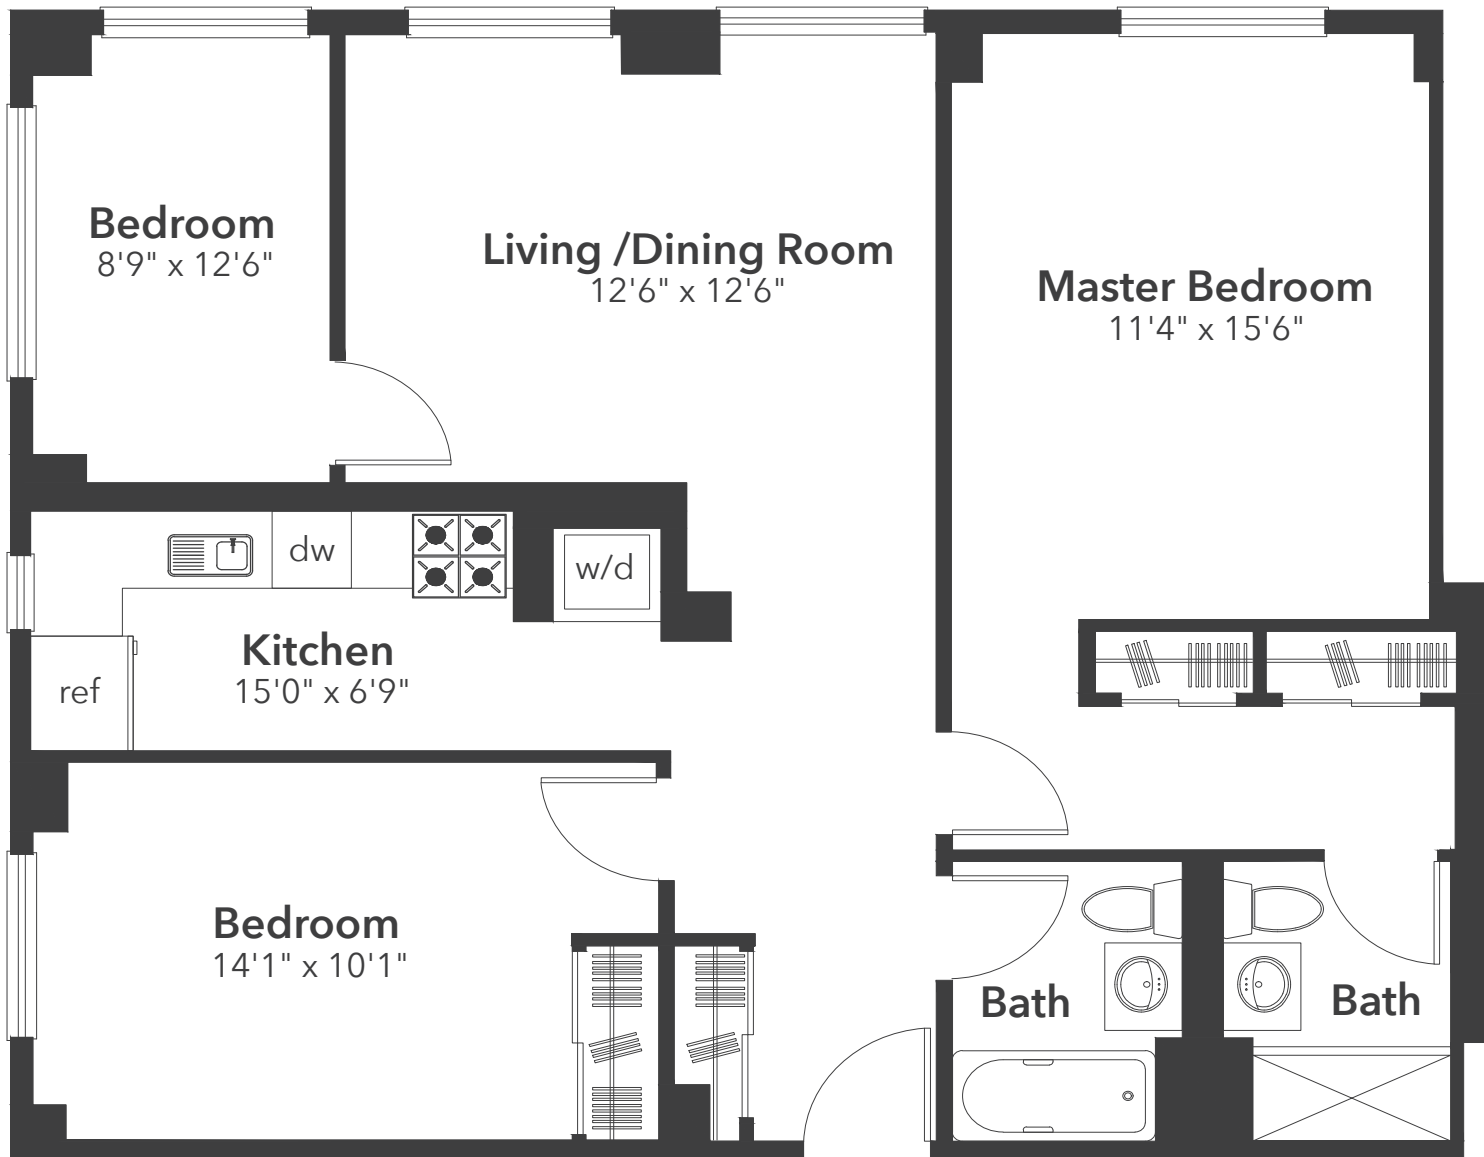

308 East 38th Street

Current Layout

Floor Plan measurements and square footages are approximate and are for illustrative purposes only. There is no guarantee, warranty or representation as to the accuracy and completeness of the floor plan.